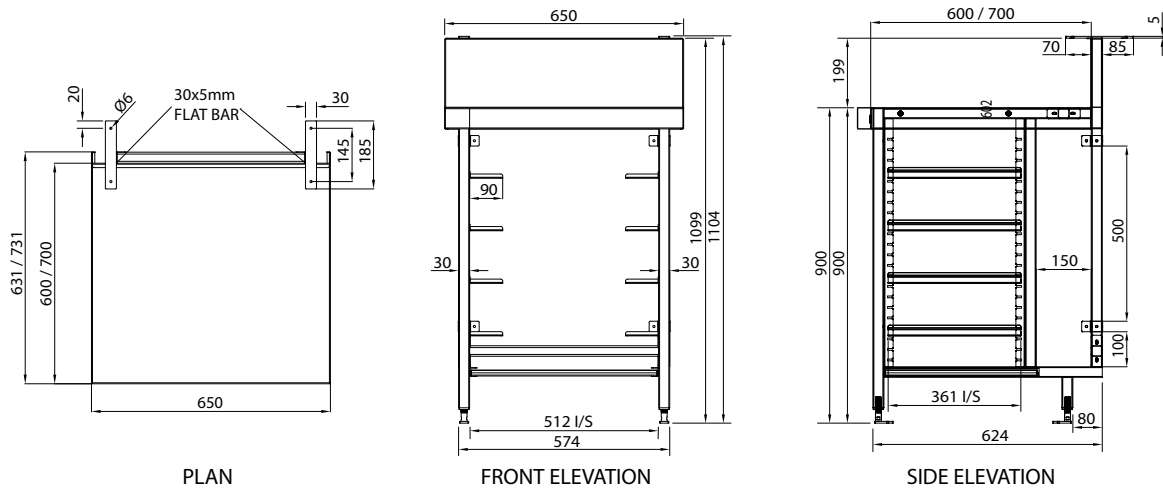

## Product Information:

- Single bar module with 200mm upstand and glass/dishwasher basket rack below
- High quality 304 grade stainless steel tops
- 1.2mm thick, no. 4 finish
- 3mm zincalume core, marine grade protective paint
- 30mm square stainless steel tube, satin polished
- Adjustable stainless lug feet
- 6mm stainless steel flat bar servery supports, welded to frame, 2 fixing holes
- Available in either 600mm or 700mm depths
- Supplied flat packed ready for assembly

## General Drawing:

## Specifications

Product Code	W x D x H (mm)	Unit Weight (Kg)	Load Capacity (Kg)
<b>SBM.BR.0650</b>	650 x 600 x 900	32	120
<b>SBM.BR.7.0650</b>	650 x 700 x 900	34	130