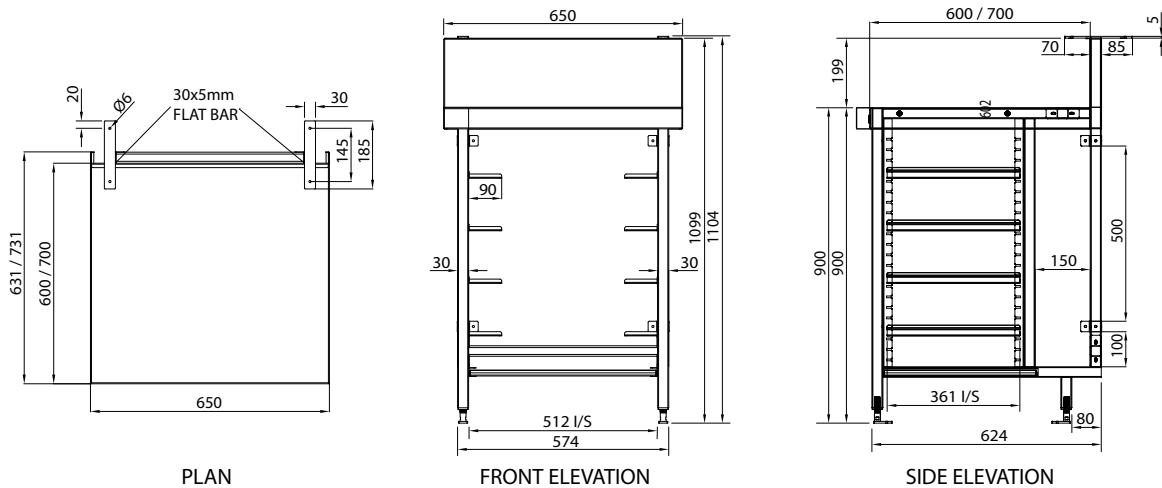

Product Information:

- Single bar module with 200mm upstand and glass/dishwasher basket rack below
- High quality 304 grade stainless steel tops
- 1.2mm thick, no. 4 finish
- 3mm zinalume core, marine grade protective paint
- 30mm square stainless steel tube, satin polished
- Adjustable stainless lug feet
- 6mm stainless steel flat bar servery supports, welded to frame, 2 fixing holes
- Available in either 600mm or 700mm depths
- Supplied flat packed ready for assembly

General Drawing:

Specifications

Product Code	W x D x H (mm)	Unit Weight (Kg)	Load Capacity (Kg)
SBM.BR.0650	650 x 600 x 900	32	120
SBM.BR.7.0650	650 x 700 x 900	34	130