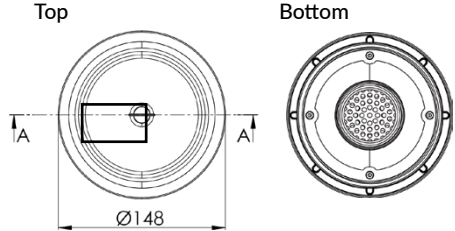

Trade Waste Solutions

Cast Stainless Steel Sink Waste Arrestor (suits 127mm outlet)

- SCRAP-S (304 GRADE)**
- SCRAP-S316 (316 GRADE)**
- SCRAP-S-P-316 (PLUG ONLY)**
- SCRAP-S-B-316 (BASKET ONLY)**

- Available in 304 or 316 grade stainless steel
- Cast stainless construction
- 50mm MI BSP Connection
- Includes fixed strainer, removable basket and plug
- 4mm diameter strainer holes
- Suitable for use with SCRAP-V and SCRAP-V316 shut off valves

Side

Cross Section

SCRAP-S-B-316

SCRAP-S-P-316