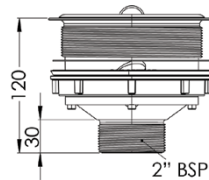

Trade Waste Solutions

Cast Stainless Steel Sink Waste Arrestor (suits 127mm outlet)

- SCRAP-S (304 GRADE)**
- SCRAP-S316 (316 GRADE)**
- SCRAP-S-P-316 (PLUG ONLY)**
- SCRAP-S-B-316 (BASKET ONLY)**

- Available in 304 or 316 grade stainless steel
- Cast stainless construction
- 50mm MI BSP Connection
- Includes fixed strainer, removable basket and plug
- 4mm diameter strainer holes
- Suitable for use with SCRAP-V and SCRAP-V316 shut off valves

Side

Cross Section

SCRAP-S-B-316

SCRAP-S-P-316