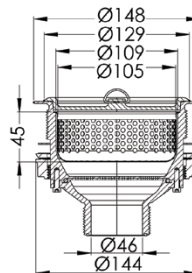

Trade Waste Solutions

Cast Stainless Steel Sink Waste Arrestor (suits 127mm outlet)

- SCRAP-S (304 GRADE)**
- SCRAP-S316 (316 GRADE)**
- SCRAP-S-P-316 (PLUG ONLY)**
- SCRAP-S-B-316 (BASKET ONLY)**

- Available in 304 or 316 grade stainless steel
- Cast stainless construction
- 50mm MI BSP Connection
- Includes fixed strainer, removable basket and plug
- 4mm diameter strainer holes
- Suitable for use with SCRAP-V and SCRAP-V316 shut off valves

Side

Cross Section

SCRAP-S-B-316

SCRAP-S-P-316