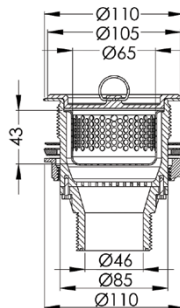

## Cast Stainless Steel Sink Waste Arrestor (suits 90mm outlet)

- SCRAP-S-90 (304 GRADE)**
- SCRAP-S-90-316 (316 GRADE)**
- SCRAP-S-90-P-316 (PLUG ONLY)**
- SCRAP-S-90-B-316 (BASKET ONLY)**

- Available in 304 or 316 grade stainless steel
- Cast stainless construction
- 50mm MI BSP Connection
- Includes fixed strainer, removable basket and plug
- Reliable and hard-wearing
- 4mm diameter strainer holes
- Suitable for use with SCRAP-V and SCRAP-V316 shut off valves

Top

Bottom

Side

Cross Section

SCRAP-S-90-B-316      SCRAP-S-90-P-316