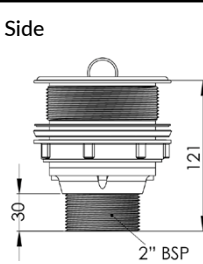

## Cast Stainless Steel Sink Waste Arrestor (suits 90mm outlet)

- SCRAP-S-90 (304 GRADE)**
- SCRAP-S-90-316 (316 GRADE)**
- SCRAP-S-90-P-316 (PLUG ONLY)**
- SCRAP-S-90-B-316 (BASKET ONLY)**

- Available in 304 or 316 grade stainless steel
- Cast stainless construction
- 50mm MI BSP Connection
- Includes fixed strainer, removable basket and plug
- Reliable and hard-wearing
- 4mm diameter strainer holes
- Suitable for use with SCRAP-V and SCRAP-V316 shut off valves

Top

Bottom

Side

Cross Section

SCRAP-S-90-B-316      SCRAP-S-90-P-316