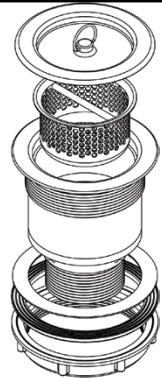

## Cast Stainless Steel Sink Waste Arrestor (suits 90mm outlet)

- SCRAP-S-90 (304 GRADE)**
- SCRAP-S-90-316 (316 GRADE)**
- SCRAP-S-90-P-316 (PLUG ONLY)**
- SCRAP-S-90-B-316 (BASKET ONLY)**

- Available in 304 or 316 grade stainless steel
- Cast stainless construction
- 50mm MI BSP Connection
- Includes fixed strainer, removable basket and plug
- Reliable and hard-wearing
- 4mm diameter strainer holes
- Suitable for use with SCRAP-V and SCRAP-V316 shut off valves

Top

Bottom

Side

Cross Section

SCRAP-S-90-B-316      SCRAP-S-90-P-316