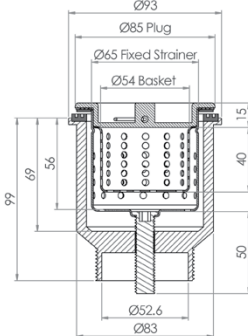

Cast Stainless Steel Sink Waste Arrestor

(suits 50mm outlet)

SCRAP-S-50 (304 GRADE)

SCRAP-S-50-316 (316 GRADE)

SCRAP-S-50-P-316 (PLUG ONLY)

SCRAP-S-50-B-316 (BASKET ONLY)

- Available in 304 or 316 grade stainless steel
- Cast stainless construction
- 50mm MI BSP Connection
- Includes fixed strainer, removable basket and plug
- 4mm diameter strainer holes
- Suitable for use with SCRAP-V and SCRAP-V316 shut off valves

Top

Bottom

Side

Cross Section

SCRAP-S-50-B-316

SCRAP-S-50-P-316