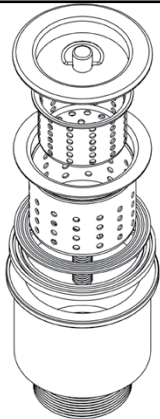

Cast Stainless Steel Sink Waste Arrestor

(suits 50mm outlet)

SCRAP-S-50 (304 GRADE)

SCRAP-S-50-316 (316 GRADE)

SCRAP-S-50-P-316 (PLUG ONLY)

SCRAP-S-50-B-316 (BASKET ONLY)

- Available in 304 or 316 grade stainless steel
- Cast stainless construction
- 50mm MI BSP Connection
- Includes fixed strainer, removable basket and plug
- 4mm diameter strainer holes
- Suitable for use with SCRAP-V and SCRAP-V316 shut off valves

Top

Bottom

Side

Cross Section

SCRAP-S-50-B-316

SCRAP-S-50-P-316