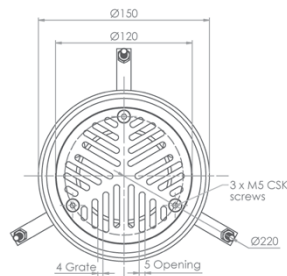

100mm Vinyl Floor Waste to suit Timber Floors

FW-100VR

- Solid brass body
- Chrome plated brass grate
- Suits 100mm DWV, HDPE pipe

Top

Bottom

Side

Cross Section

FWP-100VRF1

- 3x piece set of fixing legs for under floor bracing on the FW-100VR
- Made from cast iron bar

Side

Top

Cross Section