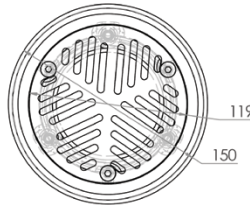

100mm Vinyl Floor Waste to suit Timber Floors

FW-100VR

- Solid brass body
- Chrome plated brass grate
- Suits 100mm DWV, HDPE pipe

Top

Bottom

Side

Cross Section

FWP-100VRF1

- 3x piece set of fixing legs for under floor bracing on the FW-100VR
- Made from cast iron bar

Side

Top

Cross Section