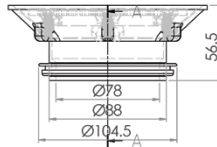

100mm Vinyl Floor Waste to suit Timber Floors

FW-100VR

- Solid brass body
- Chrome plated brass grate
- Suits 100mm DWV, HDPE pipe

Top

Bottom

Side

Cross Section

FWP-100VRF1

- 3x piece set of fixing legs for under floor bracing on the FW-100VR
- Made from cast iron bar

Side

Top

Cross Section