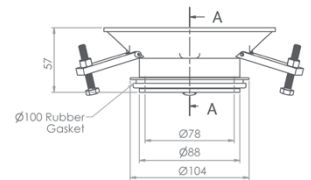

100mm Vinyl Floor Waste to suit Timber Floors

FW-100VR

- Solid brass body
- Chrome plated brass grate
- Suits 100mm DWV, HDPE pipe

Top

Bottom

Side

Cross Section

FWP-100VRF1

- 3x piece set of fixing legs for under floor bracing on the FW-100VR
- Made from cast iron bar

Side

Top

Cross Section