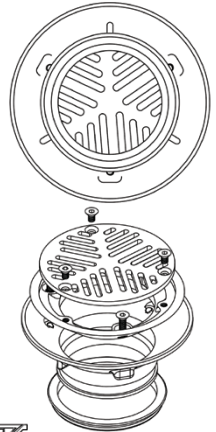

100mm Vinyl Floor Waste to suit Timber Floors

FW-100VR

- Solid brass body
- Chrome plated brass grate
- Suits 100mm DWV, HDPE pipe

Top

Bottom

Side

Cross Section

FWP-100VRF1

- 3x piece set of fixing legs for under floor bracing on the FW-100VR
- Made from cast iron bar

Side

Top

Cross Section