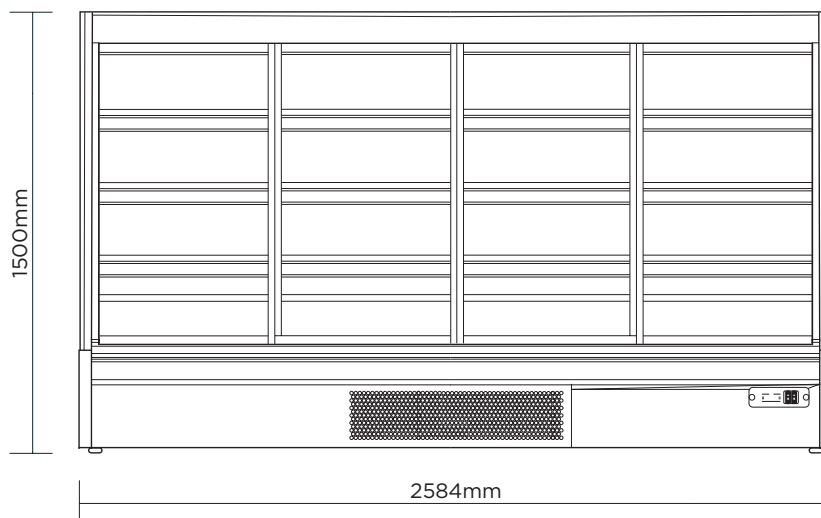

Semi Vertical Display Fridge 2500mm - 4 Doors - Sliding

| Multideck Display Fridges

**INDUSTRY
KITCHENS**

www.industrykitchens.com.au 1800 611 058

*The image is meant solely for illustrative purposes and may not provide an accurate representation of the unit.

Semi Vertical Display Fridge 2500mm - 4 Doors - Sliding

| Multideck Display Fridges

SPECIFICATIONS

Model Number	SVM2500SD-NR
Part Number	3335647-NR
Volume	885L
Unit Weight	290kg
Packaged Weight	315kg
Total Display Area	3.49m ²
Adjustable Temp. Range	-1°C to +10°C
Max. Ambient Temp.	25°C
Climate Class	3M1
Energy Consumption	6.9kWh/24h
GEMS Star Rating	8 stars
Refrigeration Capacity	842W
Refrigerant	R290
Air Circulation	Fan Forced
Rated Current	3.66A
Electrical Voltage	220-240V
Frequency	50Hz
Power Supply	Single Phase
Plug Supplied	1 X 10A

Plug Location	Rear
Cord Length	2m
Colour	Black
Internal Light	LED
Colour Temperature	4000K
No. of Doors	4
Door Type	Glass
Door Style	Sliding
Door Lock	No
Self-Closing Door	No
Number of Shelves incl. base	4
Shelf Type	Adjustable
Shelves Dimensions	250(d), 300(d), 350(d) mm
Temp. Controller	Digital
Air Curtain	Yes
Castors	Yes
Warranty	2 Years Bromic Extra Care Warranty - Labour and Parts

DIMENSIONS

	External (mm)
Width	2584
Depth	825
Height	1500
	Internal (mm)
Width	2500
Depth	260
Height	1200
	Packaged (mm)
Width	2650
Depth	865
Height	1950