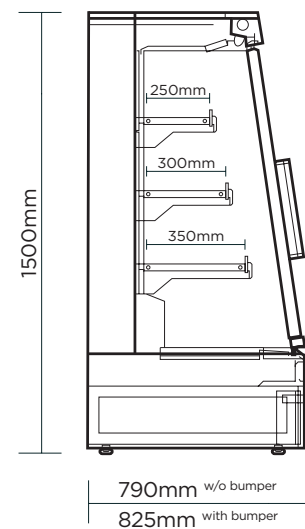

Semi Vertical Display Fridge 2500mm - 4 Doors - Sliding

| Multideck Display Fridges

**INDUSTRY
KITCHENS**

www.industrykitchens.com.au 1800 611 058

*The image is meant solely for illustrative purposes and may not provide an accurate representation of the unit.

Semi Vertical Display Fridge 2500mm - 4 Doors - Sliding

| Multideck Display Fridges

SPECIFICATIONS

Model Number	SVM2500SD-NR
Part Number	3335647-NR
Volume	885L
Unit Weight	290kg
Packaged Weight	315kg
Total Display Area	3.49m ²
Adjustable Temp. Range	-1°C to +10°C
Max. Ambient Temp.	25°C
Climate Class	3M1
Energy Consumption	6.9kWh/24h
GEMS Star Rating	8 stars
Refrigeration Capacity	842W
Refrigerant	R290
Air Circulation	Fan Forced
Rated Current	3.66A
Electrical Voltage	220-240V
Frequency	50Hz
Power Supply	Single Phase
Plug Supplied	1 X 10A

Plug Location	Rear
Cord Length	2m
Colour	Black
Internal Light	LED
Colour Temperature	4000K
No. of Doors	4
Door Type	Glass
Door Style	Sliding
Door Lock	No
Self-Closing Door	No
Number of Shelves incl. base	4
Shelf Type	Adjustable
Shelves Dimensions	250(d), 300(d), 350(d) mm
Temp. Controller	Digital
Air Curtain	Yes
Castors	Yes
Warranty	2 Years Bromic Extra Care Warranty - Labour and Parts

DIMENSIONS

	External (mm)
Width	2584
Depth	825
Height	1500
	Internal (mm)
Width	2500
Depth	260
Height	1200
	Packaged (mm)
Width	2650
Depth	865
Height	1950