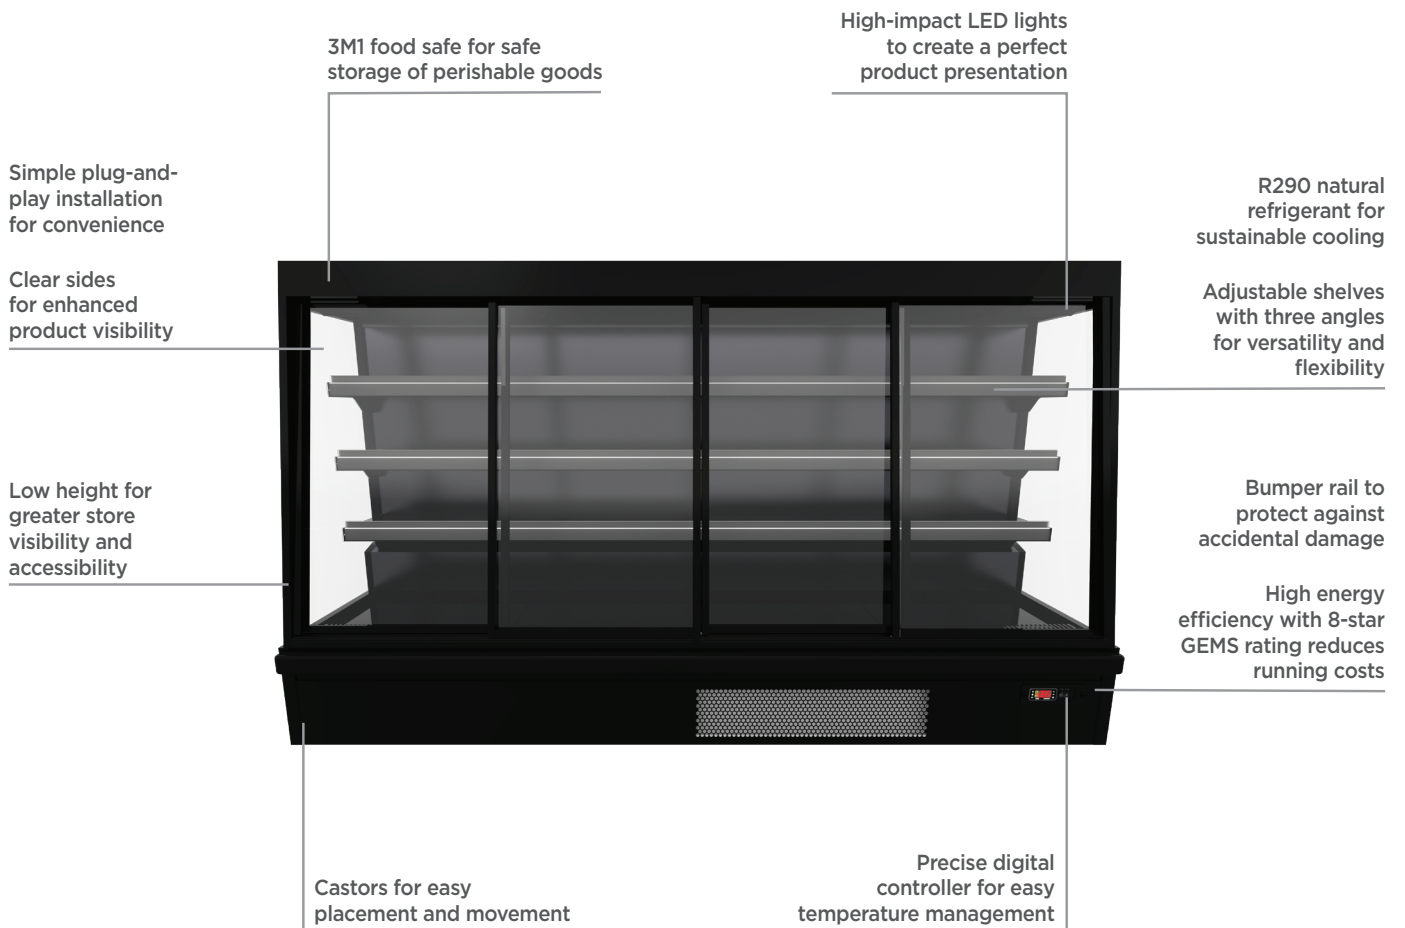

Semi Vertical Display Fridge 2500mm - 4 Doors - Sliding

| Multideck Display Fridges

**INDUSTRY
KITCHENS**

www.industrykitchens.com.au 1800 611 058

*The image is meant solely for illustrative purposes and may not provide an accurate representation of the unit.

Semi Vertical Display Fridge 2500mm - 4 Doors - Sliding

| Multideck Display Fridges

SPECIFICATIONS

Model Number	SVM2500SD-NR
Part Number	3335647-NR
Volume	885L
Unit Weight	290kg
Packaged Weight	315kg
Total Display Area	3.49m ²
Adjustable Temp. Range	-1°C to +10°C
Max. Ambient Temp.	25°C
Climate Class	3M1
Energy Consumption	6.9kWh/24h
GEMS Star Rating	8 stars
Refrigeration Capacity	842W
Refrigerant	R290
Air Circulation	Fan Forced
Rated Current	3.66A
Electrical Voltage	220-240V
Frequency	50Hz
Power Supply	Single Phase
Plug Supplied	1 X 10A

Plug Location	Rear
Cord Length	2m
Colour	Black
Internal Light	LED
Colour Temperature	4000K
No. of Doors	4
Door Type	Glass
Door Style	Sliding
Door Lock	No
Self-Closing Door	No
Number of Shelves incl. base	4
Shelf Type	Adjustable
Shelves Dimensions	250(d), 300(d), 350(d) mm
Temp. Controller	Digital
Air Curtain	Yes
Castors	Yes
Warranty	2 Years Bromic Extra Care Warranty - Labour and Parts

DIMENSIONS

	External (mm)
Width	2584
Depth	825
Height	1500
	Internal (mm)
Width	2500
Depth	260
Height	1200
	Packaged (mm)
Width	2650
Depth	865
Height	1950