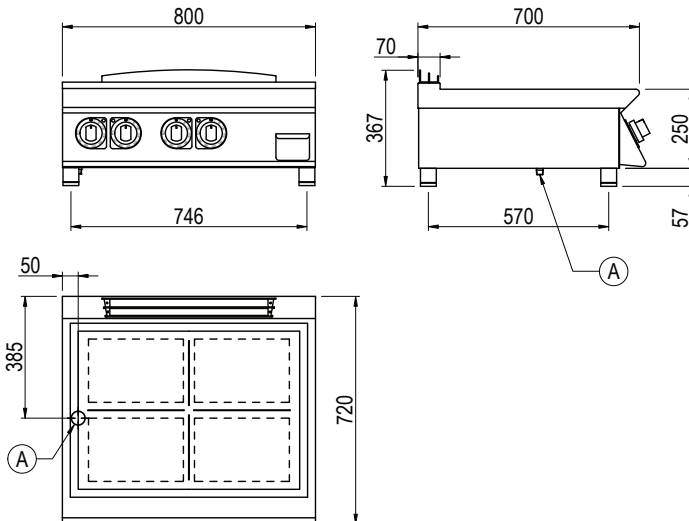

TE740TT

Solid Target Top - Electric / Countertop

700

Product Information:

- Class leading, European style, professional quality and reliability since 1963
- 700 series, ultra-thick, reinforced radiant plate with 4 independent cooking zones (2.6kW)
- Heating elements with Hi-limit temperature protection
- Temperature regulation via thermostat (50°C – 400°C)
- Robust 304 grade stainless steel construction with rounded corners for improved cleaning
- Removable grease tray
- Height adjustable stainless steel feet for a 900mm working height
- 24-month warranty

General Drawing:

Specifications:

Model	TE740TT
W x D x H (mm)	800 x 720 x 367
Weight	110kg
Plate Dimensions (mm)	700 x 500
Packed Dimensions (mm)	850 x 825 x 570
Packed Weight (mm)	120kg
Electrical Connection	3Ø + N + E 415VAC / 50Hz / 10.4kW