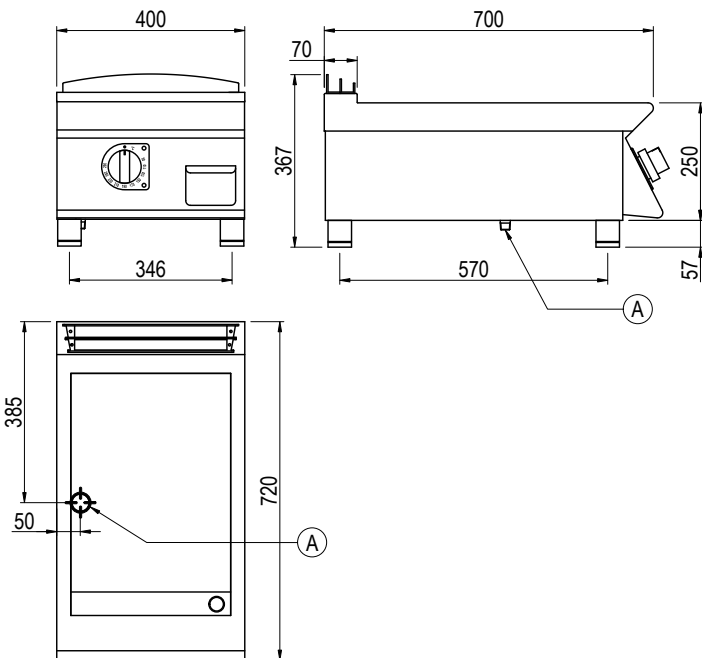

Product Information:

- Class leading, European style, professional quality and reliability since 1963
- 700 series, electric frytop with 12mm smooth mild steel plate (6.5kW)
(also available in 12mm ribbed mild steel plate)
- Heating elements with Hi-limit temperature protection
- Temperature regulation via thermostat (80°C – 290°C)
- Indicator light to monitor the correct operation of the appliance
- Robust 304 grade stainless steel construction with rounded corners for improved cleaning
- Hermetically sealed, pressed work surface with raised edges to protect from overflow
- Removable grease tray
- 24-month warranty

General Drawing:

Specifications:

| | |
|------------------------|-------------------------------------|
| Model - Smooth | FLE72TFT |
| Model - Ribbed | FRE72TFT |
| W x D x H (mm) | 400 x 720 x 367 |
| Weight | 50kg |
| Cooktop (mm) | 340 x 460 |
| Packed Dimensions (mm) | 450 x 845 x 570 |
| Packed Weight (mm) | 55kg |
| Electrical Connection | 3Ø + N + E 415VAC / 50Hz / 6.5kW |