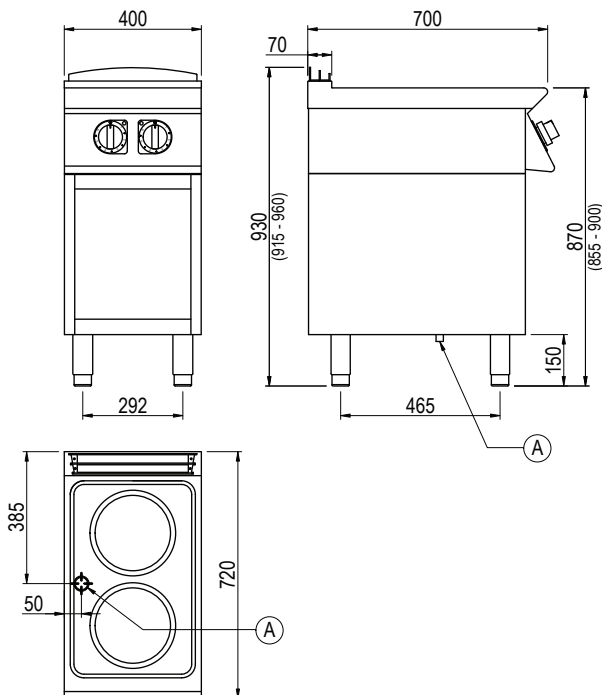

Product Information:

- Class leading, European style, professional quality and reliability since 1963
- 700 series, electric boiling top with round hot plates (2 x 2.8kW)
- Temperature regulation via 6 position selector
- Indicator lights to monitor the correct operation of the appliance
- Robust 304 grade stainless steel construction with rounded corners for improved cleaning
- Hermetically sealed, pressed work surface with raised edges to protect from overflow
- Open base with optional door available (SPGI.2016437)
- Height adjustable stainless steel feet for a 900mm working height
- 24-month warranty

General Drawing:

Specifications:

Model	CE72TGT
W x D x H (mm)	400 x 720 x 930
Weight	45kg
Hot Plates	2 x Ø220mm
Packed Dimensions (mm)	450 x 825 x 1200
Packed Weight (mm)	50kg
Electrical Connection	3Ø + N + E 415VAC / 50Hz / 5.6kW