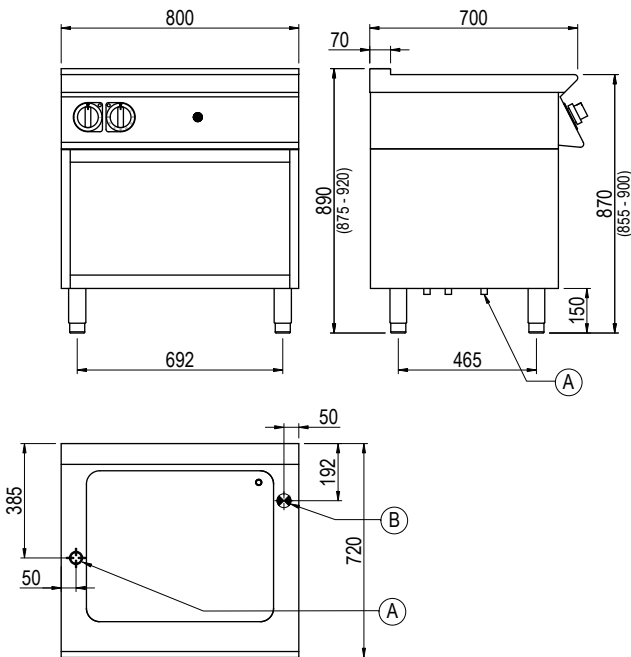

Product Information:

- Class leading, European style, professional quality and reliability since 1963
- 700 series, electric 2/1 GN Bain Marie (2.4kW)
- Silicone heating pad external to the tank provides uniform heating, superior hygiene and ease of cleaning
- Temperature regulation via thermostat (30°C - 90°C)
- Indicator lights to monitor the correct operation of the appliance
- Manual water fill with tank sloped to solenoid valve operated drain
- Robust 304 grade stainless steel construction with rounded corners for improved cleaning
- Open base with optional doors available (SPGL.2016437)
- Height adjustable stainless steel feet for a 900mm working height
- 24-month warranty

General Drawing:

Specifications:

Model	BM740ET
W x D x H (mm)	800 x 720 x 890
Weight	90kg
Capacity	1 x 2/1 150mm GN Pans
Packed Dimensions (mm)	845 x 825 x 1200
Packed Weight	100kg
Electrical Connection	1Ø + N + E 240VAC / 50Hz / 2.4kW 10A plug & lead fitted

Legend:

- A** Electrical Connection
- B** Drain Connection 1/2" BSP