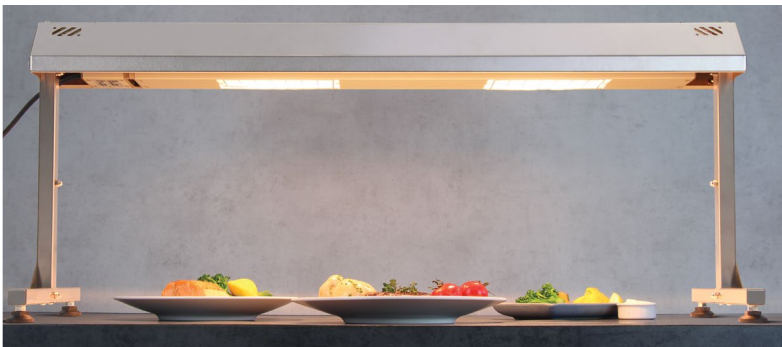

## Optional Mount Kit

Mount kit for Quartz and Infra-red series assemblies. The kit includes 2 x 19 mm diameter round tubes, inserts and mounting brackets, with instructions for installation by an electrician. 600 mm tubes can be cut to the desired length.

## Heat Lamp Stands

Available in two sizes, the portable Roband Heat Lamp Stands are designed to hold Roband Quartz Lamp or Infra-red Heating Assemblies *at an ideal height above the bench.*

### FEATURES

- Two sizes available to suit 900 & 1200 mm length Roband Heat or Illumination Assemblies
- Robust stainless steel construction
- Adjustable feet to level on uneven surfaces
- Stylish industrial design
- Quartz and Infra-red Assemblies sold separately
- Lamps positioned 350 mm above the base