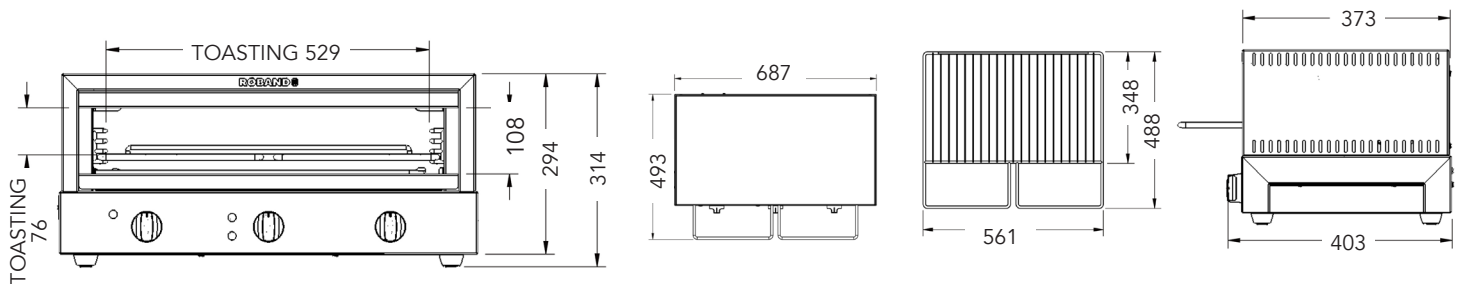

GMX610
(steel element)

GMX810 & GMX815 -
look the same
(steel element)

GMX810G
(glass element)

GMX1515
(steel element)

SPECIFICATIONS

MODEL	SLICES No.	POWER Watts	CURRENT Amps	TIMER Mins	DIMENSIONS w x d* x h (mm)	RACK DIMENSIONS w x d (mm)	TOASTING HEIGHT Max (mm)
STEEL ELEMENT MODELS							
GMX610	6	1960	8.5	5	485 x 315* x 315	355 x 240	79
GMX810	8	2300	10.0	5	585 x 315* x 315	455 x 240	79
GMX815	8	3360	14.6	5	585 x 315* x 315	455 x 240	79
GMX1515	15	3360	14.6	10	690 x 405* x 315	560 x 335	77
GLASS ELEMENT MODEL							
GMX810G	8	2300	10.0	5	585 x 315* x 355	455 x 240	72

*Depth does not include protruding rack.

DIMENSIONS

All measurements are in millimetres ~

GMX810G (glass element)

GMX610 (steel element)

GMX810 & GMX815 (steel element)

GMX1515 (steel element)

~Line drawings not to scale