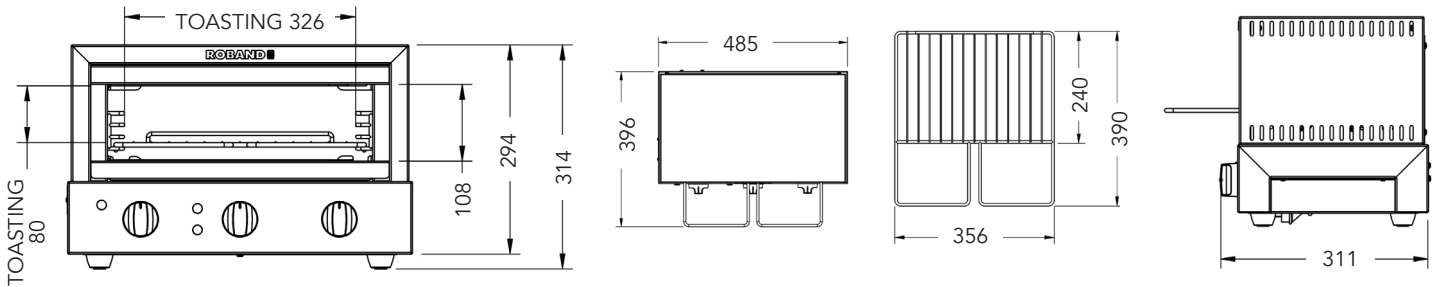

GMX610
(steel element)

GMX810 & GMX815 -
look the same
(steel element)

GMX810G
(glass element)

GMX1515
(steel element)

SPECIFICATIONS

MODEL	SLICES No.	POWER Watts	CURRENT Amps	TIMER Mins	DIMENSIONS w x d* x h (mm)	RACK DIMENSIONS w x d (mm)	TOASTING HEIGHT Max (mm)
STEEL ELEMENT MODELS							
GMX610	6	1960	8.5	5	485 x 315* x 315	355 x 240	79
GMX810	8	2300	10.0	5	585 x 315* x 315	455 x 240	79
GMX815	8	3360	14.6	5	585 x 315* x 315	455 x 240	79
GMX1515	15	3360	14.6	10	690 x 405* x 315	560 x 335	77
GLASS ELEMENT MODEL							
GMX810G	8	2300	10.0	5	585 x 315* x 355	455 x 240	72

*Depth does not include protruding rack.

DIMENSIONS

All measurements are in millimetres ~

GMX810G (glass element)

GMX610 (steel element)

GMX810 & GMX815 (steel element)

GMX1515 (steel element)

~Line drawings not to scale