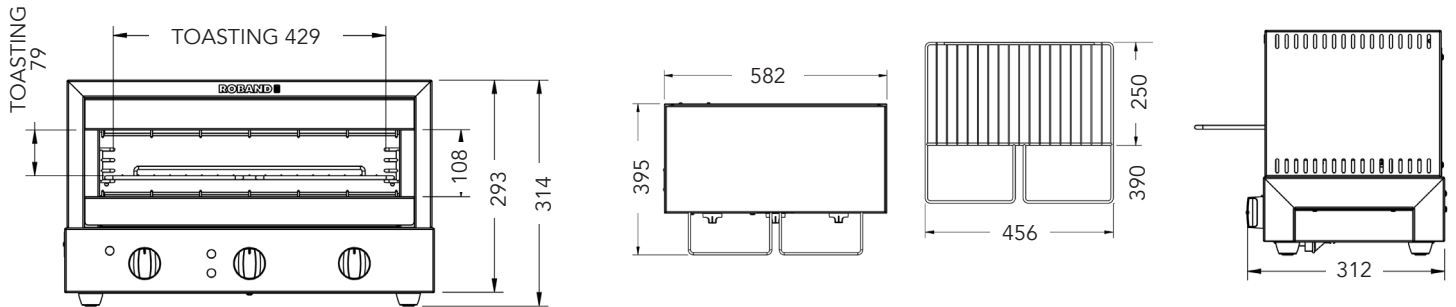

GMX610
(steel element)

GMX810 & GMX815 -
look the same
(steel element)

GMX810G
(glass element)

GMX1515
(steel element)

SPECIFICATIONS

MODEL	SLICES No.	POWER Watts	CURRENT Amps	TIMER Mins	DIMENSIONS w x d* x h (mm)	RACK DIMENSIONS w x d (mm)	TOASTING HEIGHT Max (mm)
STEEL ELEMENT MODELS							
GMX610	6	1960	8.5	5	485 x 315* x 315	355 x 240	79
GMX810	8	2300	10.0	5	585 x 315* x 315	455 x 240	79
GMX815	8	3360	14.6	5	585 x 315* x 315	455 x 240	79
GMX1515	15	3360	14.6	10	690 x 405* x 315	560 x 335	77
GLASS ELEMENT MODEL							
GMX810G	8	2300	10.0	5	585 x 315* x 355	455 x 240	72

*Depth does not include protruding rack.

DIMENSIONS

All measurements are in millimetres ~

GMX810G (glass element)

GMX610 (steel element)

GMX810 & GMX815 (steel element)

GMX1515 (steel element)

~Line drawings not to scale