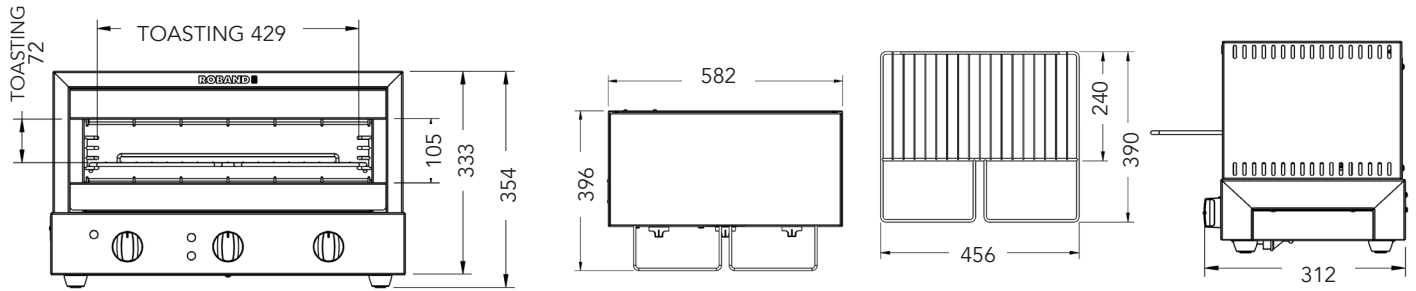

GMX610
(steel element)

GMX810 & GMX815 -
look the same
(steel element)

GMX810G
(glass element)

GMX1515
(steel element)

SPECIFICATIONS

MODEL	SLICES No.	POWER Watts	CURRENT Amps	TIMER Mins	DIMENSIONS w x d* x h (mm)	RACK DIMENSIONS w x d (mm)	TOASTING HEIGHT Max (mm)
STEEL ELEMENT MODELS							
GMX610	6	1960	8.5	5	485 x 315* x 315	355 x 240	79
GMX810	8	2300	10.0	5	585 x 315* x 315	455 x 240	79
GMX815	8	3360	14.6	5	585 x 315* x 315	455 x 240	79
GMX1515	15	3360	14.6	10	690 x 405* x 315	560 x 335	77
GLASS ELEMENT MODEL							
GMX810G	8	2300	10.0	5	585 x 315* x 355	455 x 240	72

*Depth does not include protruding rack.

DIMENSIONS

All measurements are in millimetres ~

GMX810G (glass element)

GMX610 (steel element)

GMX810 & GMX815 (steel element)

GMX1515 (steel element)

~Line drawings not to scale