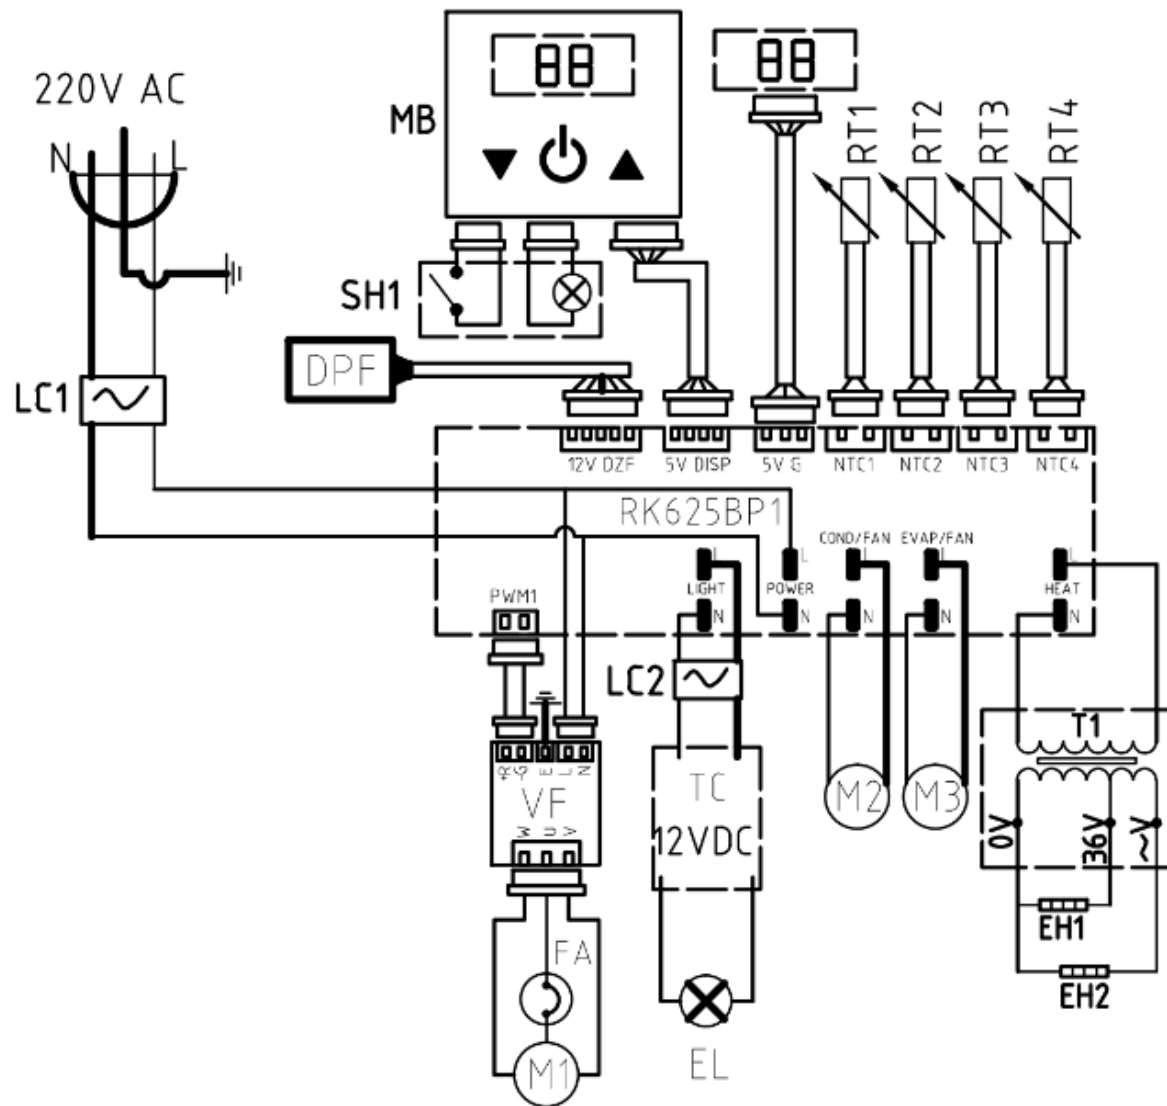

Circuit Diagram

- RK625BP1 THERMOSTAT
- MB CONTROL PANEL
- SH1 POWER OF LIGHT
- DPF ELECTRONIC EXPANSION VALVE
- RT1 SENSOR OF CABINET TEMP
- RT2 SENSOR FOR DEFROSTING
- RT3 SENSOR OF INTAKE TUBE
- RT4 SENSOR FOR SUCTION
- LC1 /LC2 FILTER
- VF ELECTRONIC FREQUENCY
  CONVERSION BOARD
- FA OVERLOAD PROTECTOR
- TC AC/DC TRANSFORMER
- M1 COMPRESSOR
- M2 CONDENSER MOTOR FAN
- M3 EVAPORATION MOTOR FAN
- EL LIGHT
- T1 TRANSFORMER
- EH1 HEATING WIRE OF DOOR
- EH2 HEATING COATED GLASSES