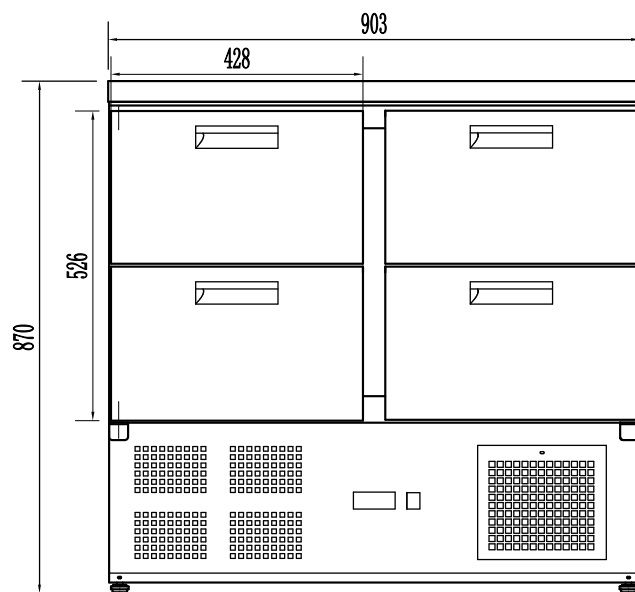

INDUSTRY KITCHENS

www.industrykitchens.com.au 1800 611 058

Drawn by:	SKU Code(s) U638
Date: 2021/05/20	
Sheet: 1	
Drawing Title Polar 4 Drawer Counter(M)	
Status Revision	Rev.V3