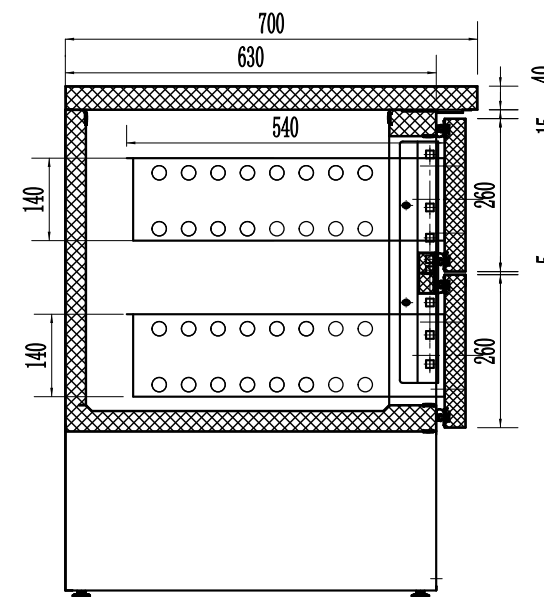

INDUSTRY KITCHENS

www.industrykitchens.com.au 1800 611 058

Drawn by:	SKU Code(s) U638
Date: 2021/05/20	
Sheet: 1	
Drawing Title Polar 4 Drawer Counter(M)	
Status Revision	Rev.V3