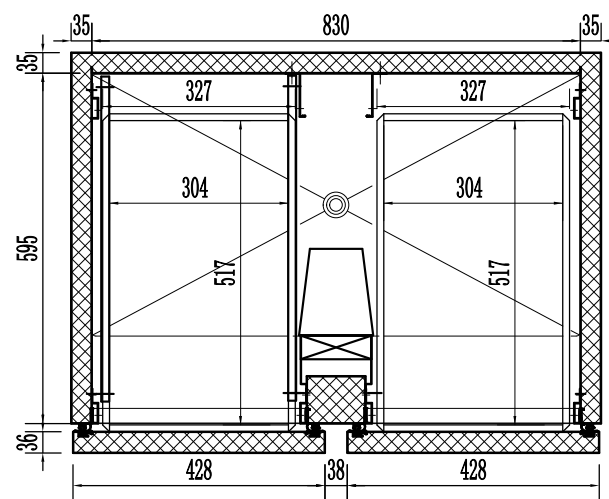

INDUSTRY KITCHENS

www.industrykitchens.com.au 1800 611 058

Drawn by:	SKU Code(s) U638
Date: 2021/05/20	
Sheet: 1	
Drawing Title Polar 4 Drawer Counter(M)	
Status Revision	Rev.V3