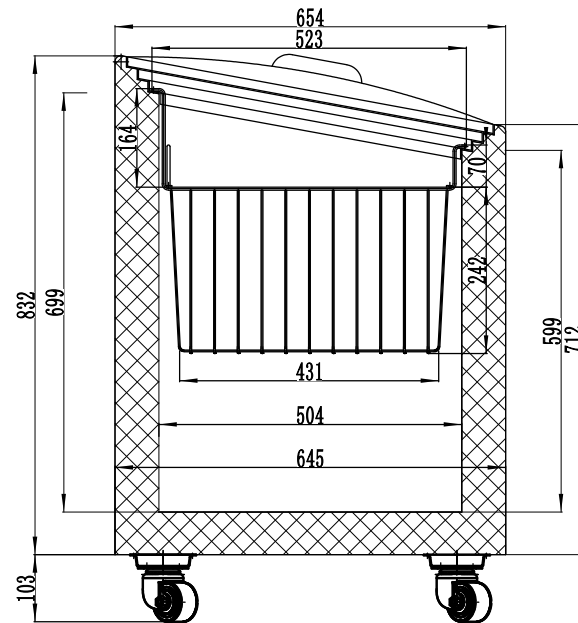

# INDUSTRY KITCHENS

www.industrykitchens.com.au 1800 611 058

Drawn by:	SKU Code(s) CM434(G-F300 OCG)
Date:16/04/2021	
Sheet:1	
Drawing Title	
Polar Display Chest Freezers-R600a	
Status Revision	Rev. 4. 2