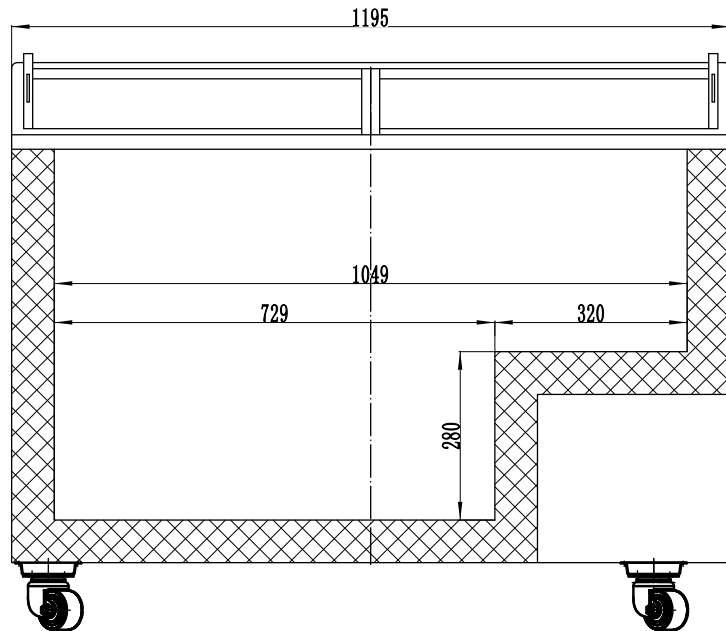

# INDUSTRY KITCHENS

www.industrykitchens.com.au 1800 611 058

Drawn by:	SKU Code(s) CM434(G-F300 OCG)
Date:16/04/2021	
Sheet:1	
Drawing Title	
Polar Display Chest Freezers-R600a	
Status Revision	Rev. 4. 2