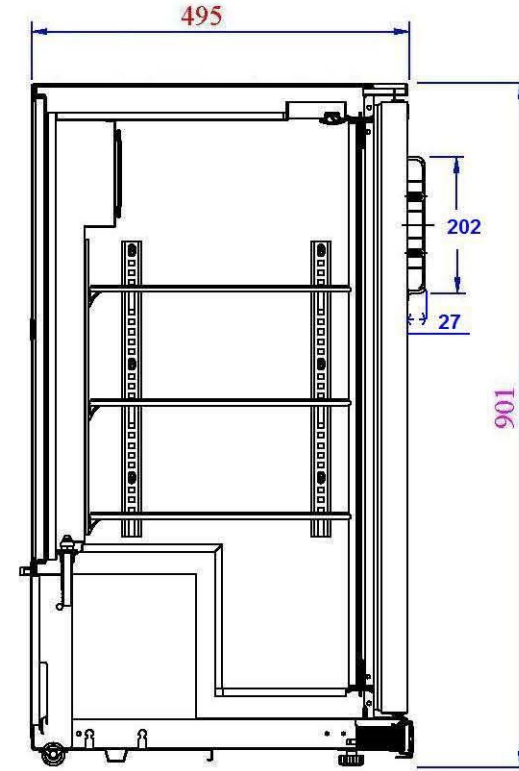

GL016

DRAWN BY:	SKU CODE
DATE: 13/06/2019	GL016
SHEET: 1	
DRAWING TITLE POLAR BACK BAR COOLER - 208 Ltr 7.35cuft	
STATUS REVISION	REV. 4