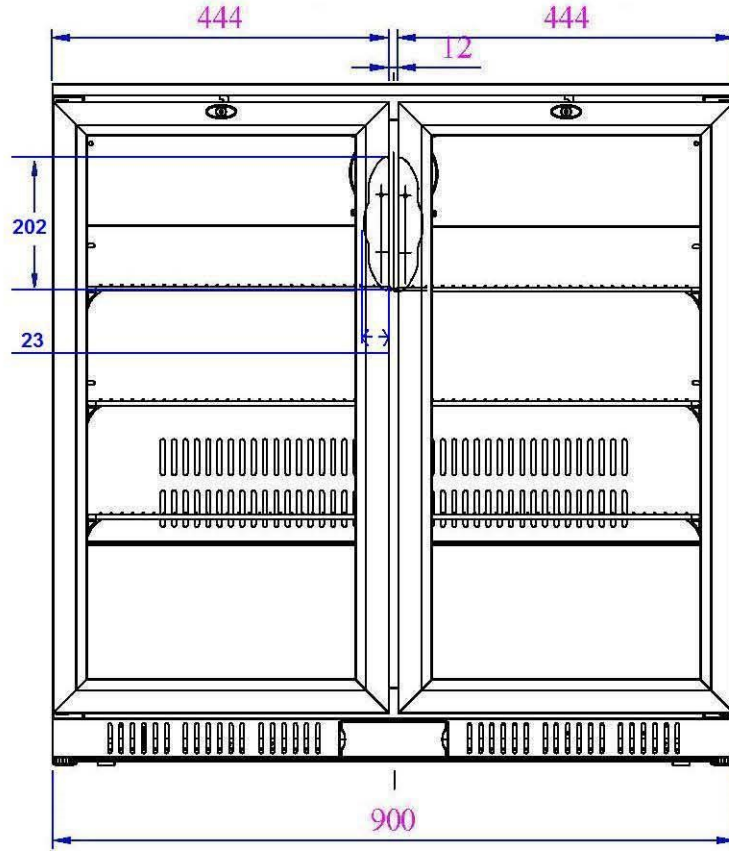

GL016

DRAWN BY:	SKU CODE
DATE: 13/06/2019	GL016
SHEET: 1	
DRAWING TITLE POLAR BACK BAR COOLER - 208 Ltr 7.35cuft	
STATUS REVISION	REV. 4