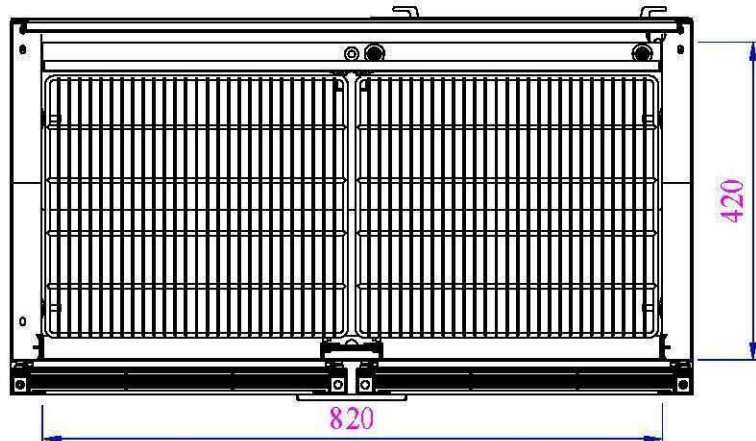

GL016

DRAWN BY:	SKU CODE
DATE: 13/06/2019	GL016
SHEET: 1	
DRAWING TITLE POLAR BACK BAR COOLER - 208 Ltr 7.35cuft	
STATUS REVISION	REV. 4