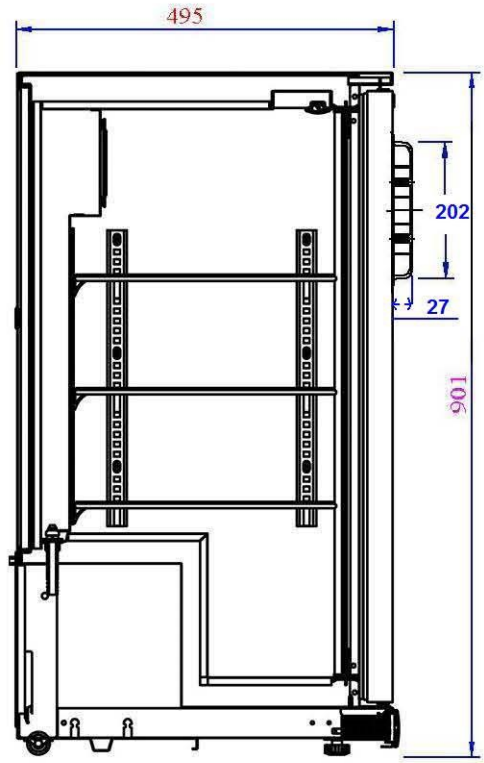

# GL004

DRAWN BY:	SKU CODE
DATE: 13/06/2019	GL004
SHEET: 1	
DRAWING TITLE POLAR BACK BAR COOLER - 330 Ltr 11.65cuft	
STATUS REVISION	REV. 4