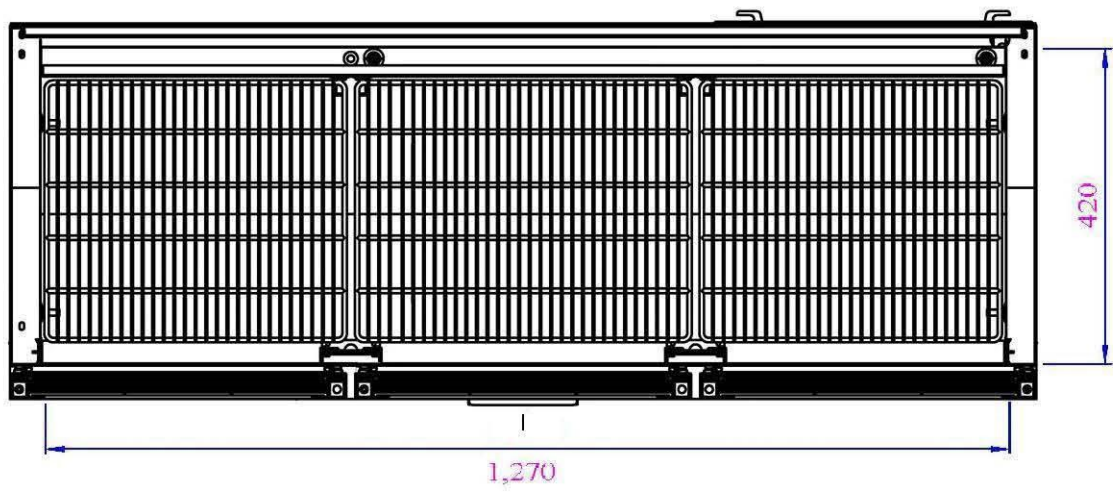

# GL004

DRAWN BY:	SKU CODE
DATE: 13/06/2019	GL004
SHEET: 1	
DRAWING TITLE POLAR BACK BAR COOLER - 330 Ltr 11.65cuft	
STATUS REVISION	REV. 4