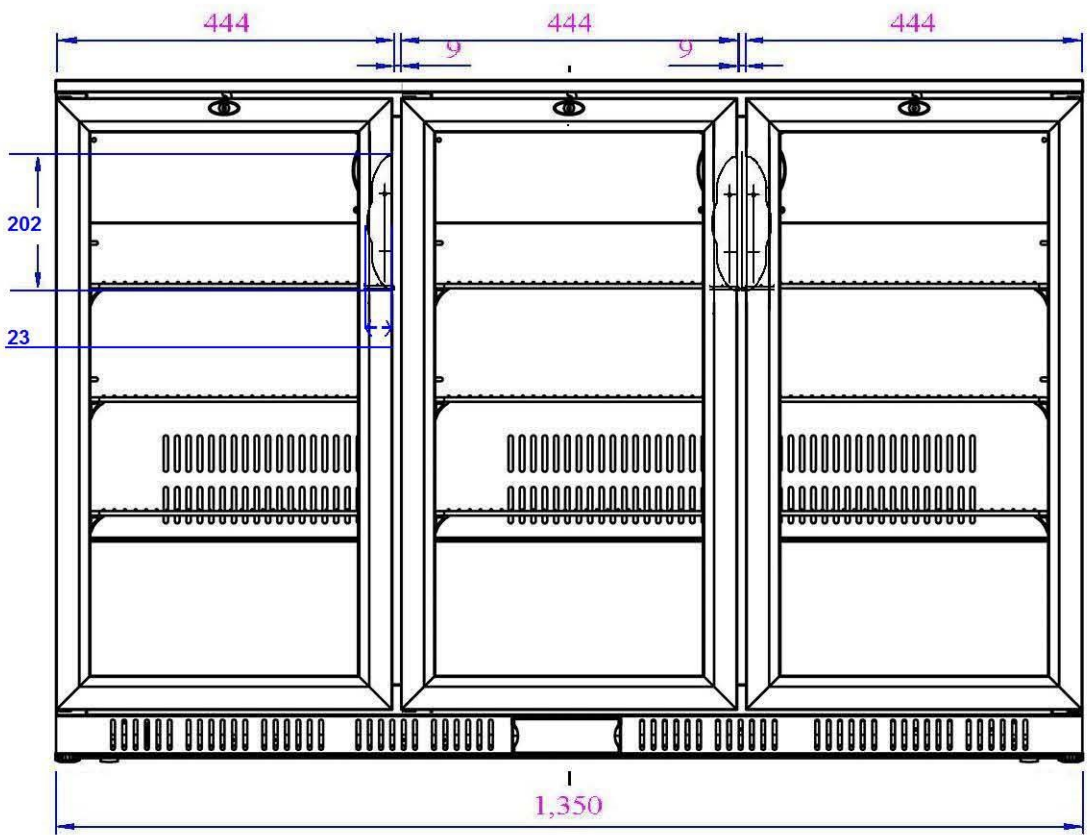

# GL004

DRAWN BY:	SKU CODE
DATE: 13/06/2019	GL004
SHEET: 1	
DRAWING TITLE POLAR BACK BAR COOLER - 330 Ltr 11.65cuft	
STATUS REVISION	REV. 4