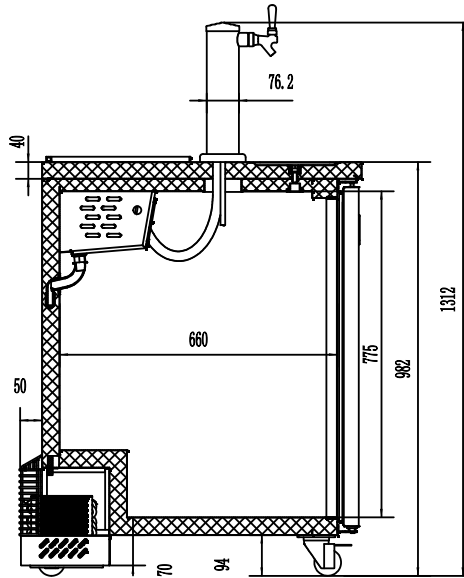

INDUSTRY KITCHENS

www.industrykitchens.com.au 1800 611 058

Drawn By:	SKU code(s):
Date: 30/10/2019	GE632
Sheet: 1	
Drawing Title:	
Polar G-Series Direct Draw Beer Dispenser (1 Keg 1 Tap) Stainless Steel	
Status Revision	