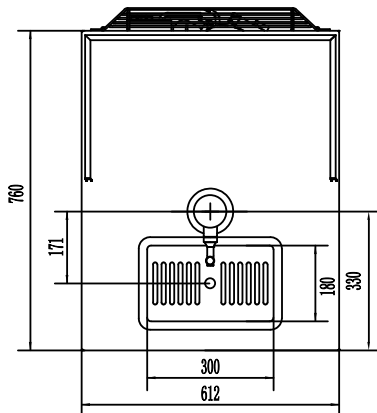

INDUSTRY KITCHENS

www.industrykitchens.com.au 1800 611 058

Drawn By:	SKU code(s):
Date: 30/10/2019	GE632
Sheet: 1	
Drawing Title:	
Polar G-Series Direct Draw Beer Dispenser (1 Keg 1 Tap) Stainless Steel	
Status Revision	