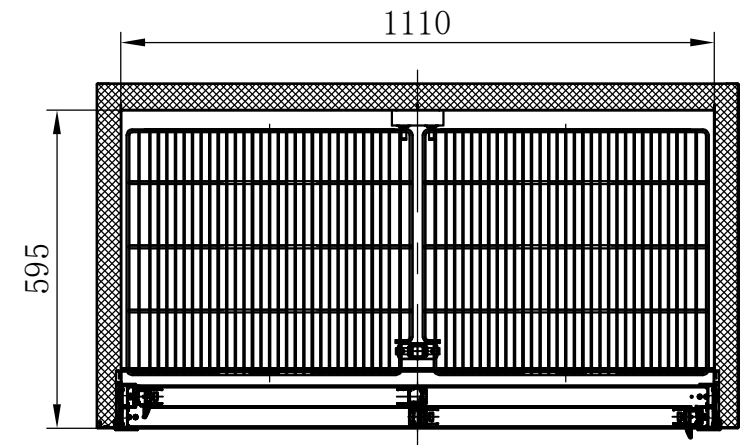

INDUSTRY KITCHENS

www.industrykitchens.com.au 1800 611 058

Drawn By:	SKU code(s):
Date: 28/11/2019	GE581
Sheet: 1	
Drawing Title: Polar G Series Upright Display Cooler with Light Box Sliding Door - 950Ltr	
Status Revision	