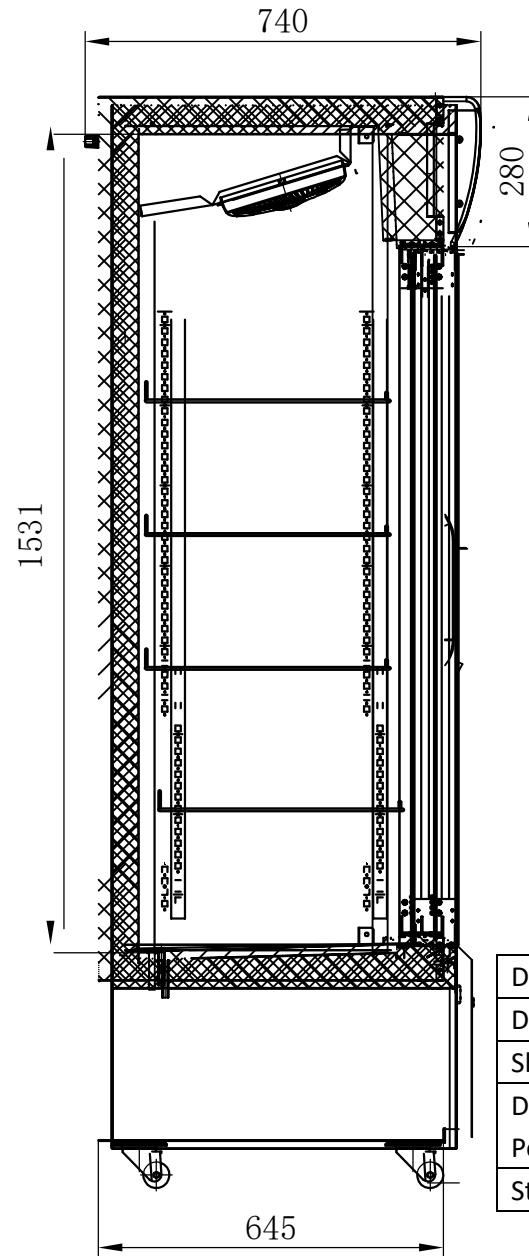

INDUSTRY KITCHENS

www.industrykitchens.com.au 1800 611 058

Drawn By:	SKU code(s):
Date: 28/11/2019	GE581
Sheet: 1	
Drawing Title: Polar G Series Upright Display Cooler with Light Box Sliding Door - 950Ltr	
Status Revision	