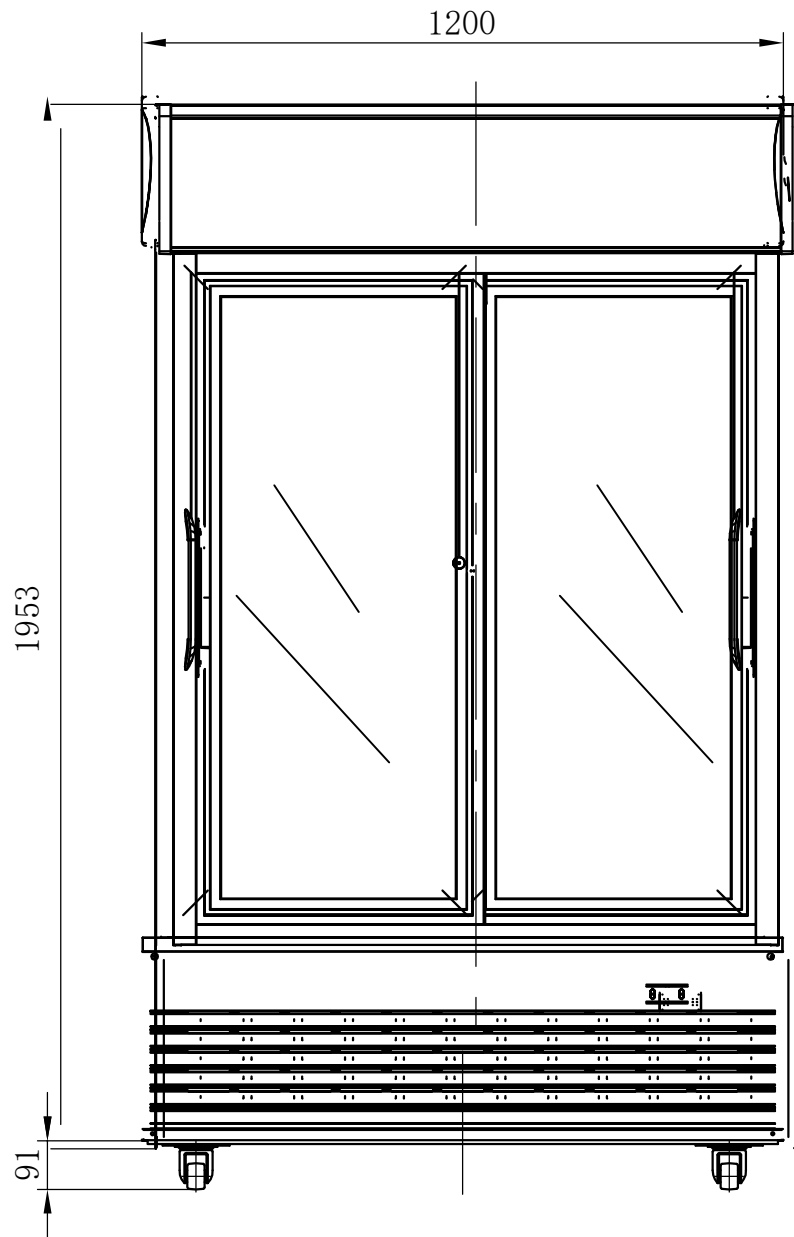

INDUSTRY KITCHENS

www.industrykitchens.com.au 1800 611 058

Drawn By:	SKU code(s):
Date: 28/11/2019	GE581
Sheet: 1	
Drawing Title: Polar G Series Upright Display Cooler with Light Box Sliding Door - 950Ltr	
Status Revision	