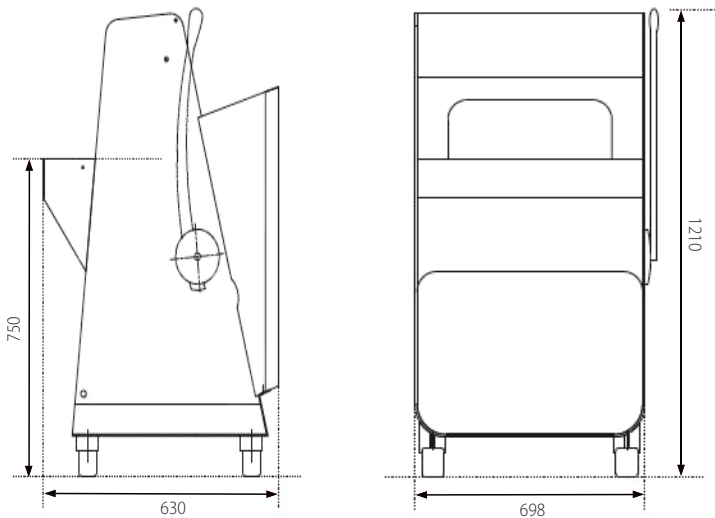

MANO

MANO12-1P, MANO15-1P, MANO18-1P
Manual Slicer

Model MANO

Slice thickness MANO12 - 12mm
 MANO15 - 15mm
 MANO18 - 18mm
 Output 250 loaves per hour

Dimensions

Width 698mm
 Depth 630mm
 Height 1210mm

Electrical Requirements

220-240V, 1P+N+E, 50Hz 0.55kW
 Nett Weight 180kg

Additional Information

power outlet to be located at a minimum 1500mm off the floor

moffat.com.au
 moffat.co.nz

Australia
 moffat.com.au

Moffat Pty Limited

Victoria/Tasmania
 740 Springvale Road
 Mulgrave, Victoria 3170
 Telephone +613-9518 3888
 Facsimile +613-9518 3833
 vsales@moffat.com.au