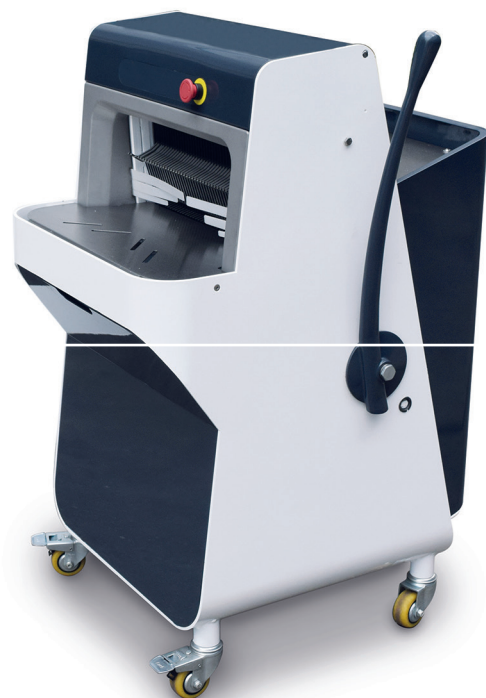

MANO

MANO12-1P, MANO15-1P, MANO18-1P
Manual Slicer

Product Features

- Sturdy and compact design
- 12-18mm slice thickness
- Progressive traction lever on loaf pusher
- Rear safety cover for operator safety
- Easy to empty crumb bin
- Plastic fingers to hold bread once sliced
- Perfect blade tension for uniform slice thickness
- Approximate output 250 loaves / hour

MANO

Sourced from the leading equipment manufacturers globally, the Paramount brand is renowned for quality equipment at an affordable price point. With a range including spiral dough mixers, hydraulic dividers, bun divider rounders, provers, deck and rotating ovens, bread slicers, planetary mixers and dough sheeters, Paramount offers solutions to your production requirements.

Designed to withstand the demands of the modern bakery environment, the Paramount brand offers many years of trouble free operation.

Available as basic bench top units to high volume floor model slicers, we are sure to have the right solution to meet your requirements. All slicers are available in a range of slice thicknesses to suit your slicing needs.

MANO

MANO12-1P, MANO15-1P, MANO18-1P
Manual Slicer

Model MANO

Slice thickness MANO12 - 12mm
 MANO15 - 15mm
 MANO18 - 18mm
 Output 250 loaves per hour

Dimensions

Width 698mm
 Depth 630mm
 Height 1210mm

Electrical Requirements