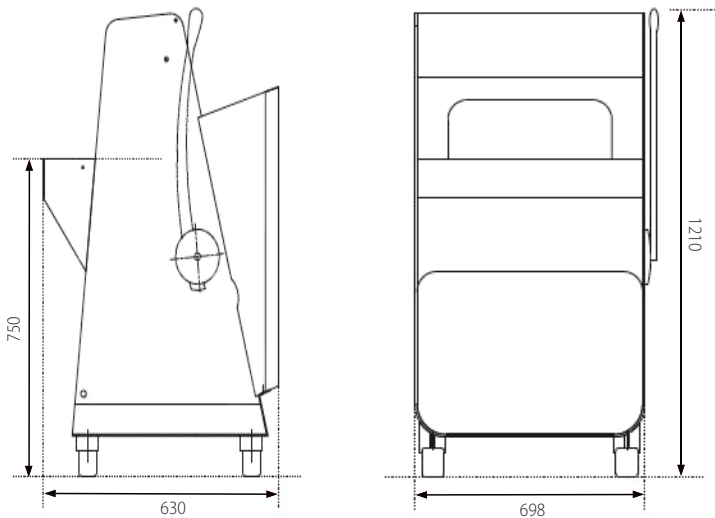

MANO

MANO12-1P, MANO15-1P, MANO18-1P
Manual Slicer

Model MANO

Slice thickness MANO12 - 12mm
 MANO15 - 15mm
 MANO18 - 18mm
 Output 250 loaves per hour

Dimensions

Width 698mm
 Depth 630mm
 Height 1210mm

Electrical Requirements

220-240V, 1P+N+E, 50Hz 0.55kW
 Nett Weight 180kg

Additional Information

power outlet to be located at a minimum 1500mm off the floor

moffat.com.au
moffat.co.nz

Australia
moffat.com.au

Moffat Pty Limited
Victoria/Tasmania
 740 Springvale Road
 Mulgrave, Victoria 3170
 Telephone +613-9518 3888
 Facsimile +613-9518 3833
vsales@moffat.com.au