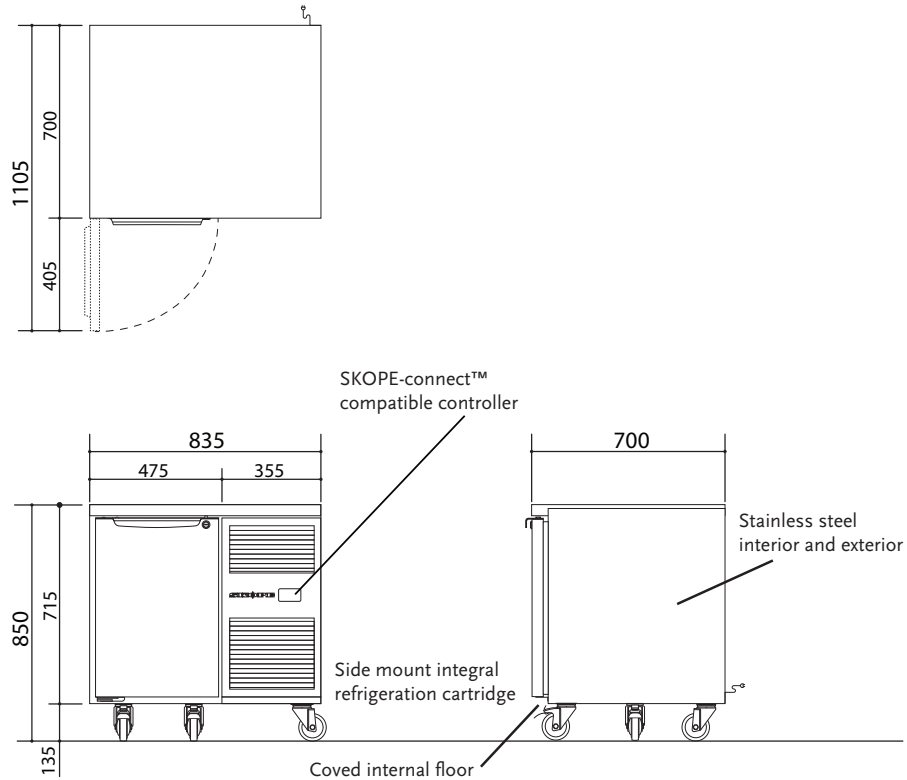

Cabinet

Type	Underbench		
Finish	304 AISI stainless steel		
Insulation	Type	PU foam	
	Thickness (mm)	50	
	Blowing Agent	Cyclo-iso pentane (C5H10/C5H12)	
Doors	Type	Solid swing door (barrel lock)	
	Opening Size	Height (mm)	555
Width (mm)		355	
Shelving	Two 304 stainless steel wire shelves 2 × shelf (330W × 540 [TBC]D)		
Gastronorm	Size	1/1	
Lighting*	1 × 400 mm, 4W LED light (door-activated)		

Dimensions†

	External	Internal	Packed
Width (mm)	835	360	TBC
Depth (mm)	700	580	TBC
Height (mm)	850 (standard castors)		
	860 to 900 (legs) 715 (plinth mount)	605	TBC
Weight (kg)	50 [TBC]		TBC
Gross Volume (L)	126		
Footprint (m²)	0.58		

Ventilation (mm)

Top	Sides	Rear
Not required	Not required	Not required

Dimensional Tolerances

† Allow for dimensional tolerances when installing the cabinet(s).

Linear dimensions	Single cabinet		Multiple cabinets	
			At each joint	At each end wall
Less than 1 metre	±5 mm		±5 mm	+15 mm
More than 1 metre	-5 mm to +10 mm		-5 mm to +10 mm	+15 mm

Performance

Product Temperature Range (°C)	1 to 4 (adjustable* from -2 to +15)	
Maximum Ambient Temperature (°C)	40	
Sound Level (dB(A))	Standard	TBC
	Hush Mode*	TBC

Greenhouse and Energy Minimum Standards (GEMS)

Star Rating	TBC
Product Temperature Class	5M1 (-1 to 5°C)
Total Energy Consumption	TBC kWh/24 h
Annual Running Costs	$TBC (@ $0.30/kWh)

Electrical

Supply	220-240 volts a.c., 50 Hz, single phase supply
Cord	2 m power cord with 3-pin, 10 amp plug
Current draw (A)	2.0

Refrigeration

Controller	SCS Connect (SKOPE-connect™ compatible)		
System Type	Removable cartridge		
Cartridge Weight (kg)	30		
Refrigerant/Charge	R290/80 g		
Nominal Capacity (W)	TBC		
Heat Rejection (W)	Average	TBC	Peak TBC
Defrost Type	TBC		
Drainage	No plumbing required		

* Accessible via the free SKOPE-connect™ app.

PG11.UBR.1.SD.RH
on the SKOPE website