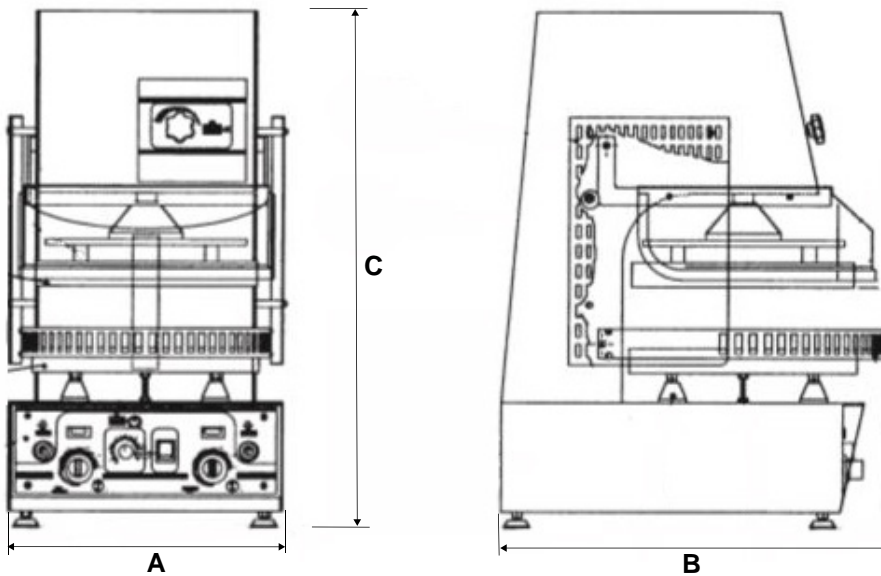

PF46MT

Press Form - 46cm Flat Plates, Electromechanical

PF46MT

- Heated moulding press for pizza bases
- Maximum output 250 pizza bases / hour
- 180°C maximum operating temperature
- 46cm maximum diameter
- Supplied with flat upper and lower plates
- Fully guarded for operator safety
- Simple and quick operation

PF46MT

Press Form - 46cm Flat Plates, Electromechanical

PF46MT

SPECIFICATIONS

External Dimensions

Width (A)	545mm
Depth (B)	716mm
Height (C)	840mm

Plates

PF46MT