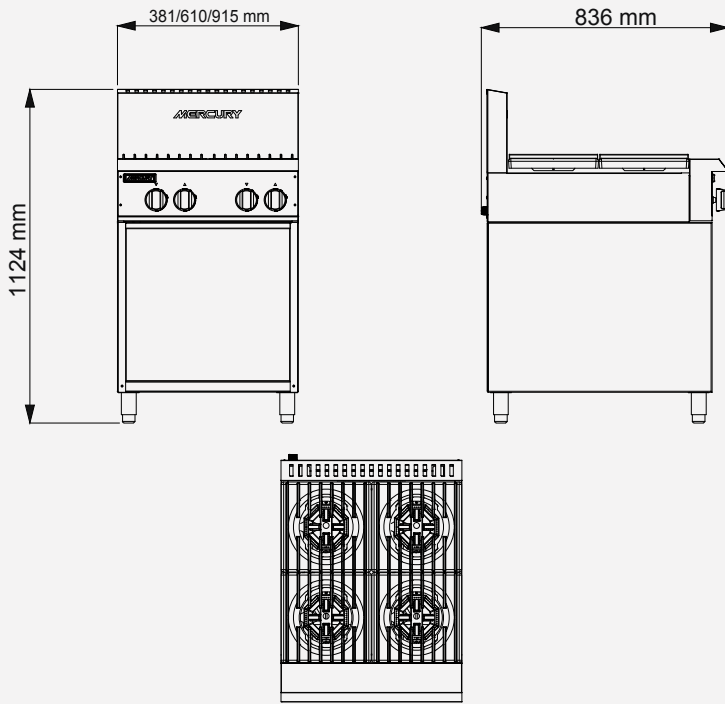

**INDUSTRY
KITCHENS**

www.industrykitchens.com.au 1800 611 058

Product Features

- High performance 32MJ burners with pilots and flame failure as standard
- Stainless steel construction and finish
- Heavy duty cast iron trivets
- Manually controlled, independent hobs
- Large, robust dial controls
- Removable full width waste tray
- Heavy duty adjustable feet
- 3/4” rear gas connection
- Full size back flue guard
- Supplied on enclosed cupboard stand

Gas Cook Tops

Gas Cook Tops

MERCURY

Product Code	Open Burners	MJ	Product Overall Dimensions (mm)		
			Width	Depth	Height
MHN-12-F	2	65	305	836	1124
MHN-24-F	4	130	610	836	1124
MHN-36-F	6	195	915	836	1124

- Gas connection
3/4 male, all units supplied with Natural and LP gas regulator
- Installation: allow 100mm for gas regulator at rear of unit
- Feet 28mm adjustable
- Gross weight:
MHN-12-F: 69 kg
MHN-24-F: 125 kg
MHN-36-F: 190 kg