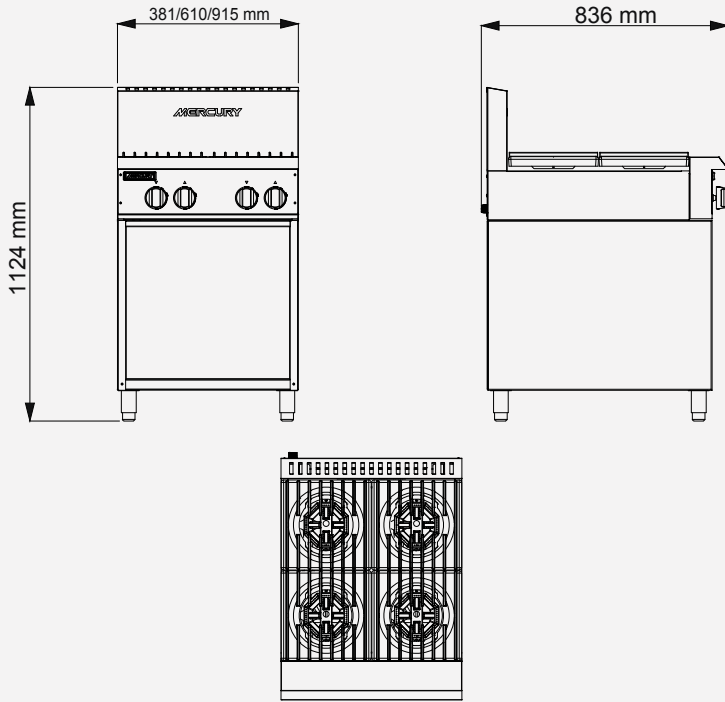

**INDUSTRY
KITCHENS**

www.industrykitchens.com.au 1800 611 058

Product Features

- High performance 32MJ burners with pilots and flame failure as standard
- Stainless steel construction and finish
- Heavy duty cast iron trivets
- Manually controlled, independent hobs
- Large, robust dial controls
- Removable full width waste tray
- Heavy duty adjustable feet
- 3/4” rear gas connection
- Full size back flue guard
- Supplied on enclosed cupboard stand

Gas Cook Tops

Gas Cook Tops

MERCURY

Product Code	Open Burners	MJ	Product Overall Dimensions (mm)		
			Width	Depth	Height
MHN-12-F	2	65	305	836	1124
MHN-24-F	4	130	610	836	1124
MHN-36-F	6	195	915	836	1124

- Gas connection
3/4 male, all units supplied with Natural and LP gas regulator
- Installation: allow 100mm for gas regulator at rear of unit
- Feet 28mm adjustable
- Gross weight:
MHN-12-F: 69 kg
MHN-24-F: 125 kg
MHN-36-F: 190 kg