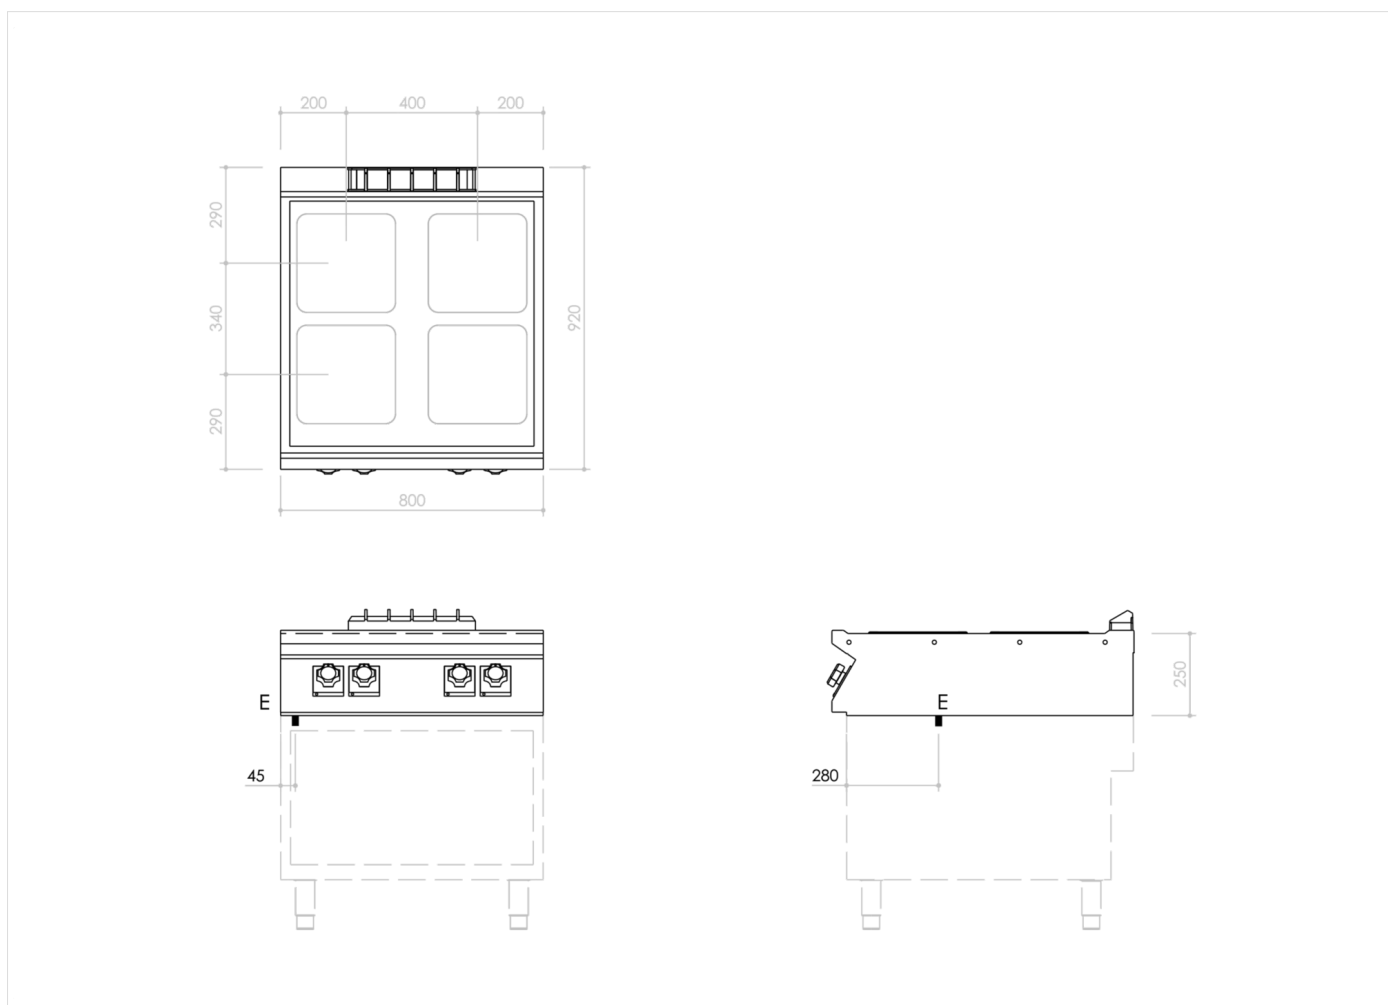

RANGE	CODE	MODEL	FUNCTION
MI - 90	MAMCOOO3220	PC98ETPQ	Electric Cookers

ITEM

4 square hotplate electric boiling top

RANGE	CODE	MODEL	FUNCTION
MI - 90	MAMCOOO3220	PC98ETPQ	Electric Cookers

ITEM

4 square hotplate electric boiling top

INSTALLATION SPECIFICATIONS

(E) Electrical Connection: **VAC400-3N 50/60Hz**