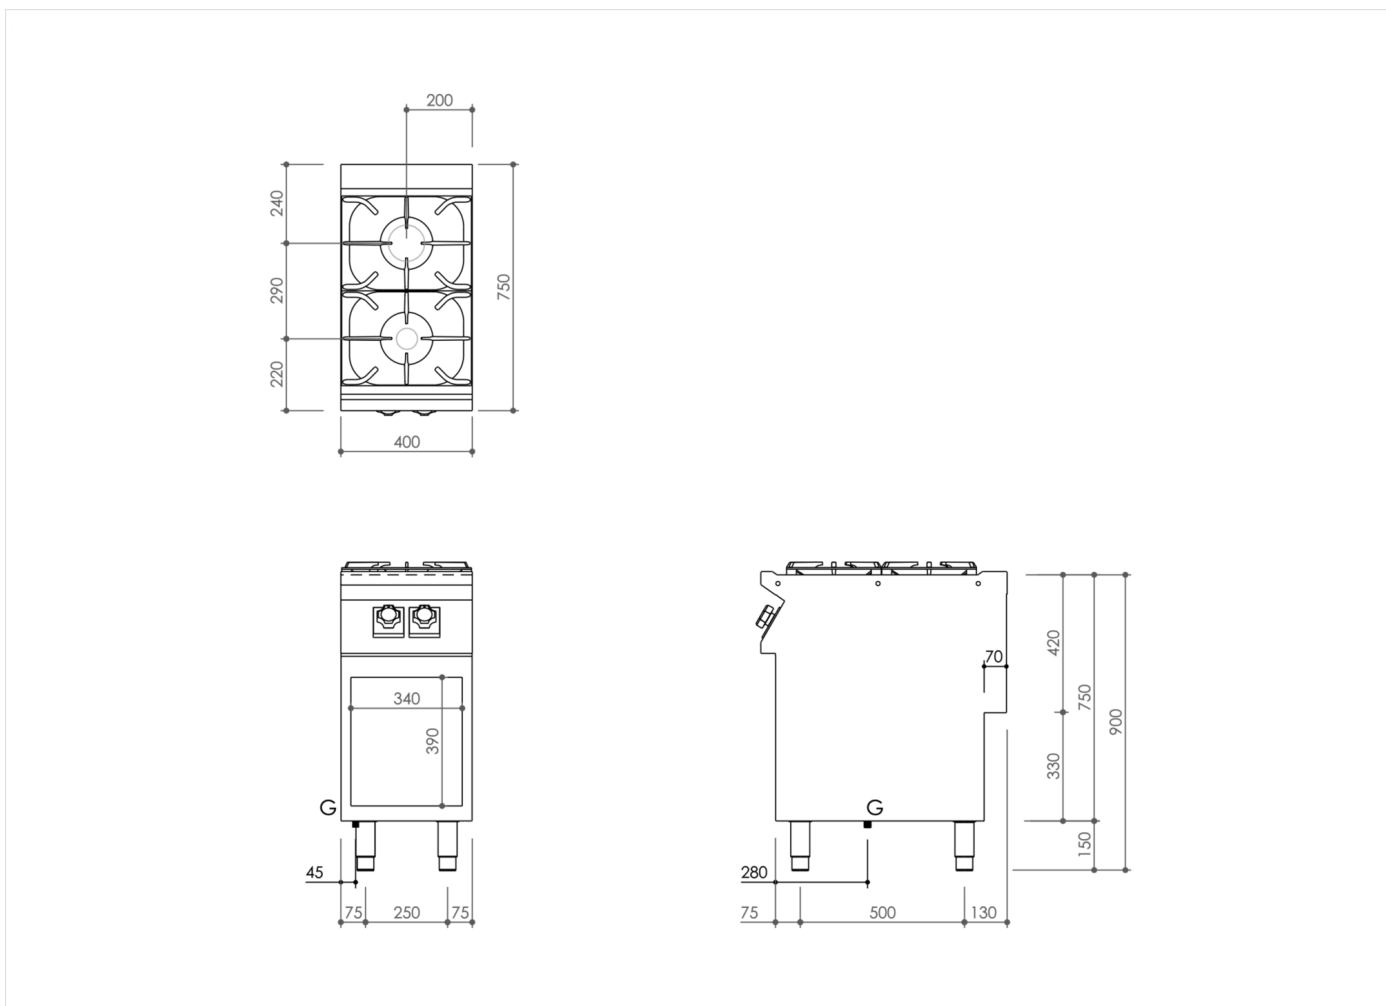

RANGE	CODE	MODEL	FUNCTION
MI - 70	MAMCOOOOO20	PC74GG	Gas Ranges

ITEM

2 gas burner boiling top on open stand

RANGE	CODE	MODEL	FUNCTION
MI - 70	MAMCOOOOO20	PC74GG	Gas Ranges

ITEM

2 gas burner boiling top on open stand

DETAILS

RANGE	CODE	MODEL	FUNCTION
MI - 70	MAMCOOOOO20	PC74GG	Gas Ranges

ITEM

2 gas burner boiling top on open stand

INSTALLATION SPECIFICATIONS

(G) Gas Inlet: $\text{Ø}1/2''$