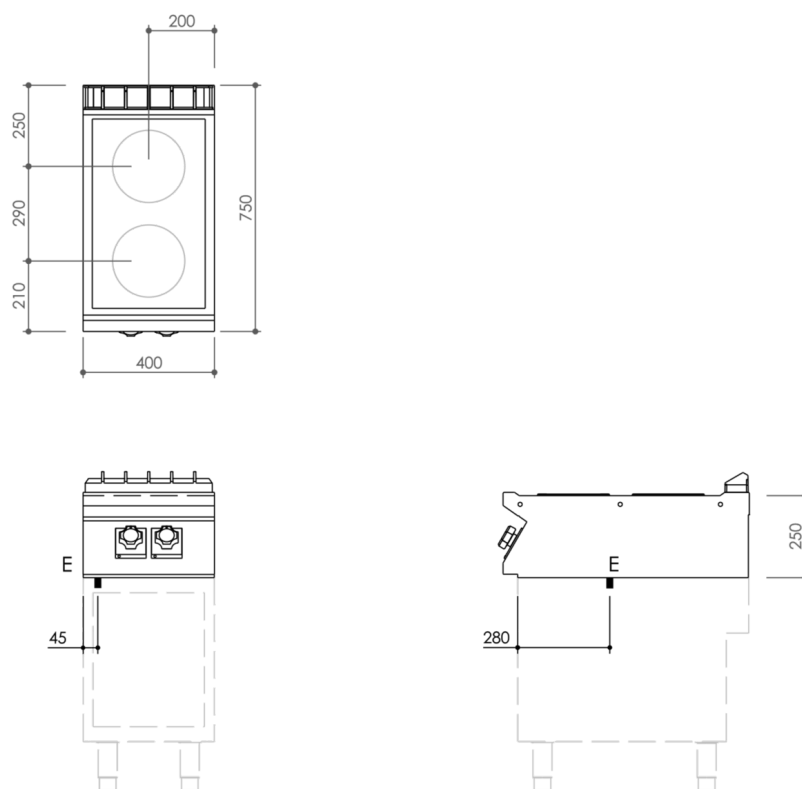

RANGE	CODE	MODEL	FUNCTION
MI - 70	MAMCOOOO250	PC74ETPT	Electric Cookers

ITEM

2 circular hotplate electric boiling top

RANGE	CODE	MODEL	FUNCTION
MI - 70	MAMCOOOO250	PC74ETPT	Electric Cookers

ITEM

2 circular hotplate electric boiling top

INSTALLATION SPECIFICATIONS

(E) Electrical Connection: **VAC400 3N / VAC230 3 50/60Hz**