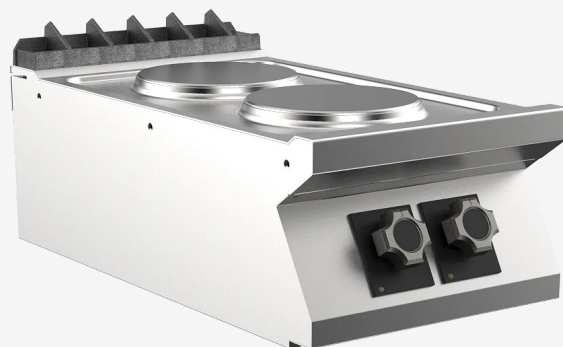

RANGE	CODE	MODEL	FUNCTION
MI - 70	MAMCOOOO250	PC74ETPT	Electric Cookers

ITEM

2 circular hotplate electric boiling top

RANGE	CODE	MODEL	FUNCTION
MI - 70	MAMCOOOO250	PC74ETPT	Electric Cookers

ITEM

2 circular hotplate electric boiling top