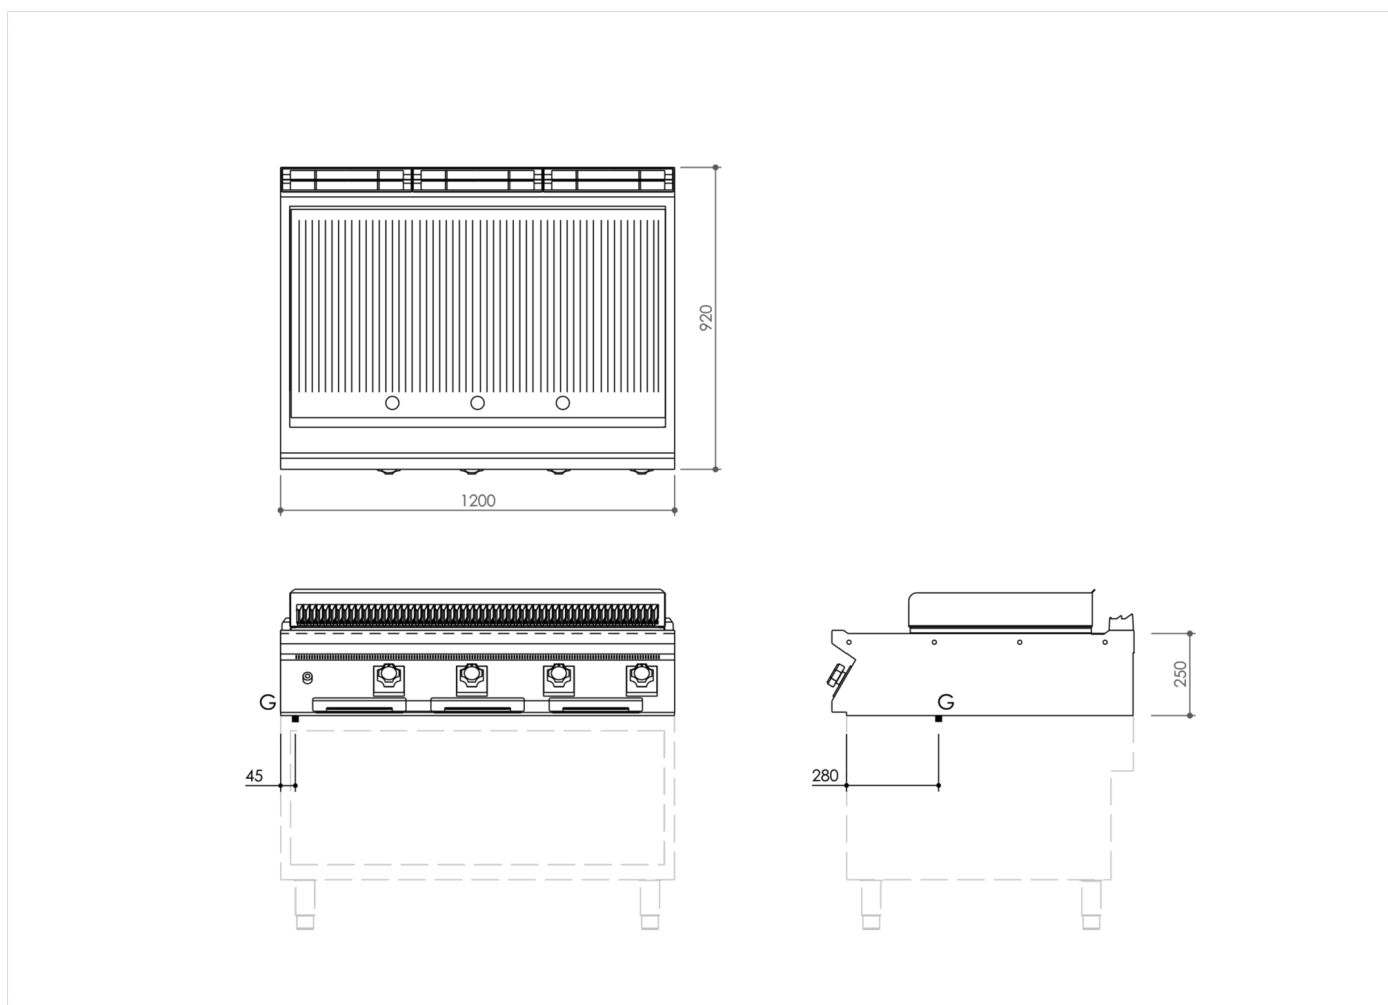

| RANGE   | CODE        | MODEL   | FUNCTION |
|---------|-------------|---------|----------|
| MI - 90 | MAMCOOO6800 | GR912GT | Grills   |

ITEM

Gas radiant chargrill High Performance 1200 mm width Top

**INSTALLATION SPECIFICATIONS**

(G) Gas Inlet:  $\text{Ø}1/2''$