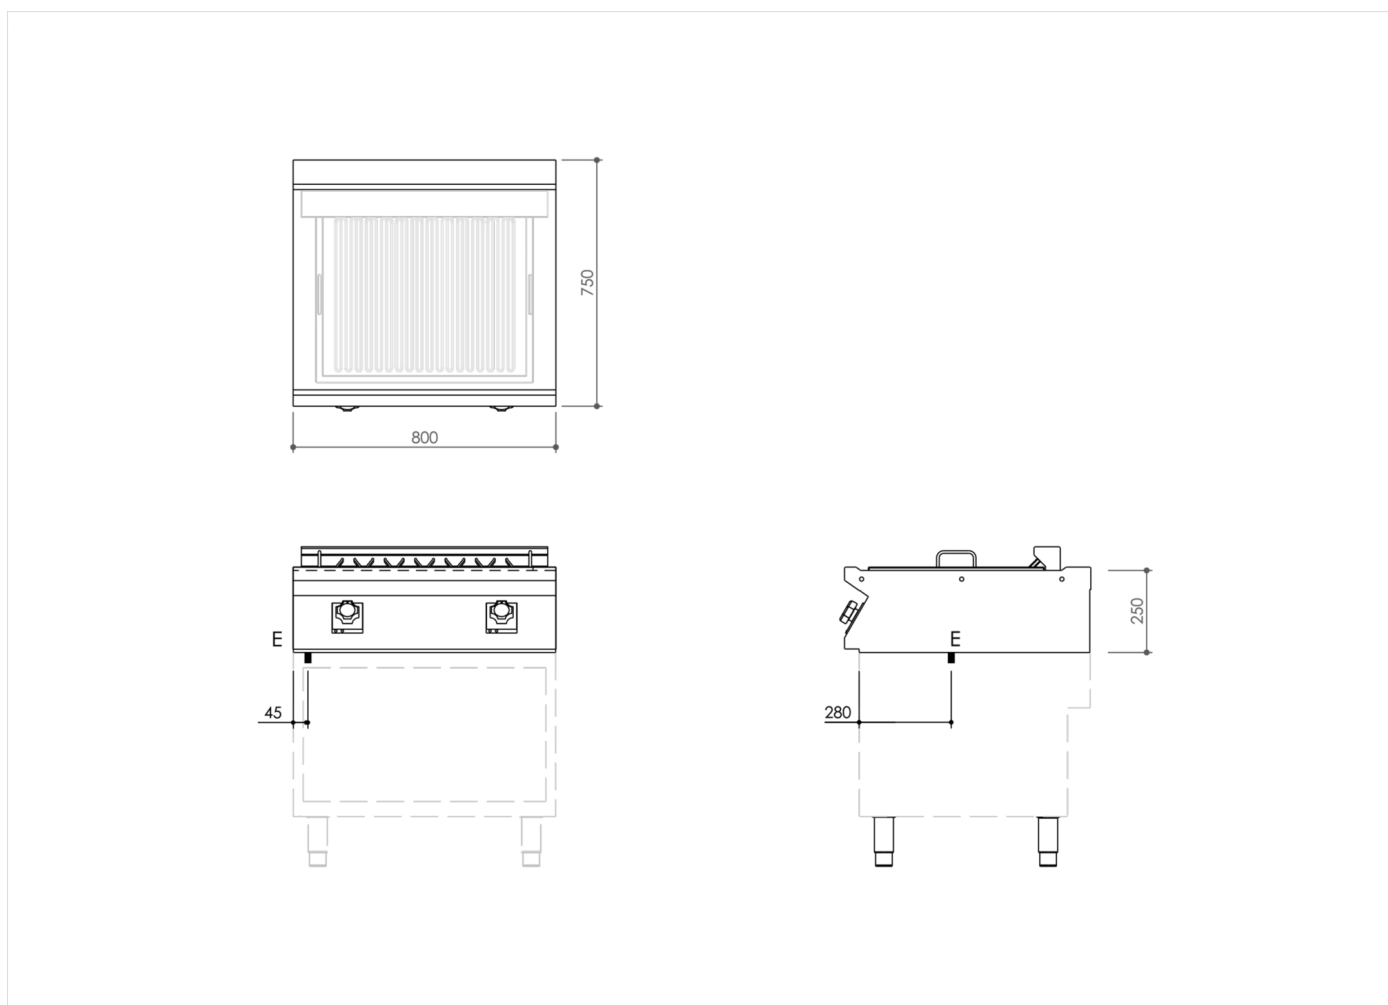

RANGE	CODE	MODEL	FUNCTION
MI - 70	MAMCOOO2770	GR78ET	Grills

ITEM

Electric chargrill 800 mm width top

INSTALLATION SPECIFICATIONS

(E) Electrical Connection: **VAC400-3N 50/60Hz**