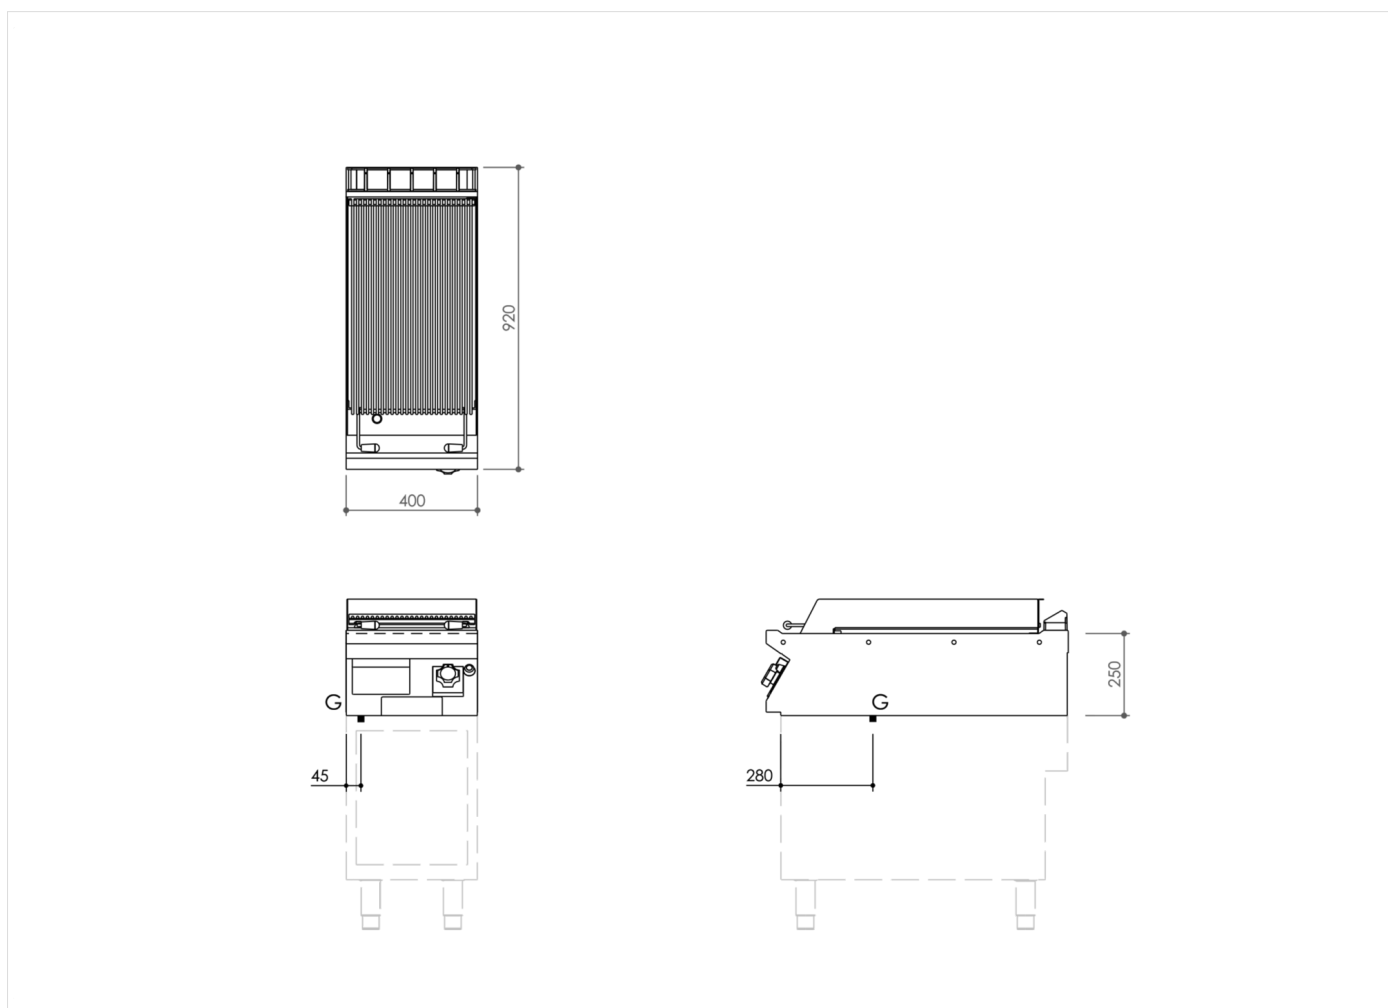

RANGE	CODE	MODEL	FUNCTION
MI - 90	MAMCOOO5070	GL94GIT	Grills

ITEM

Gas charcoal grill 400 mm width top with lava rocks and stainless steel grid

INSTALLATION SPECIFICATIONS

(G) Gas Inlet: $\text{\O}1/2''$