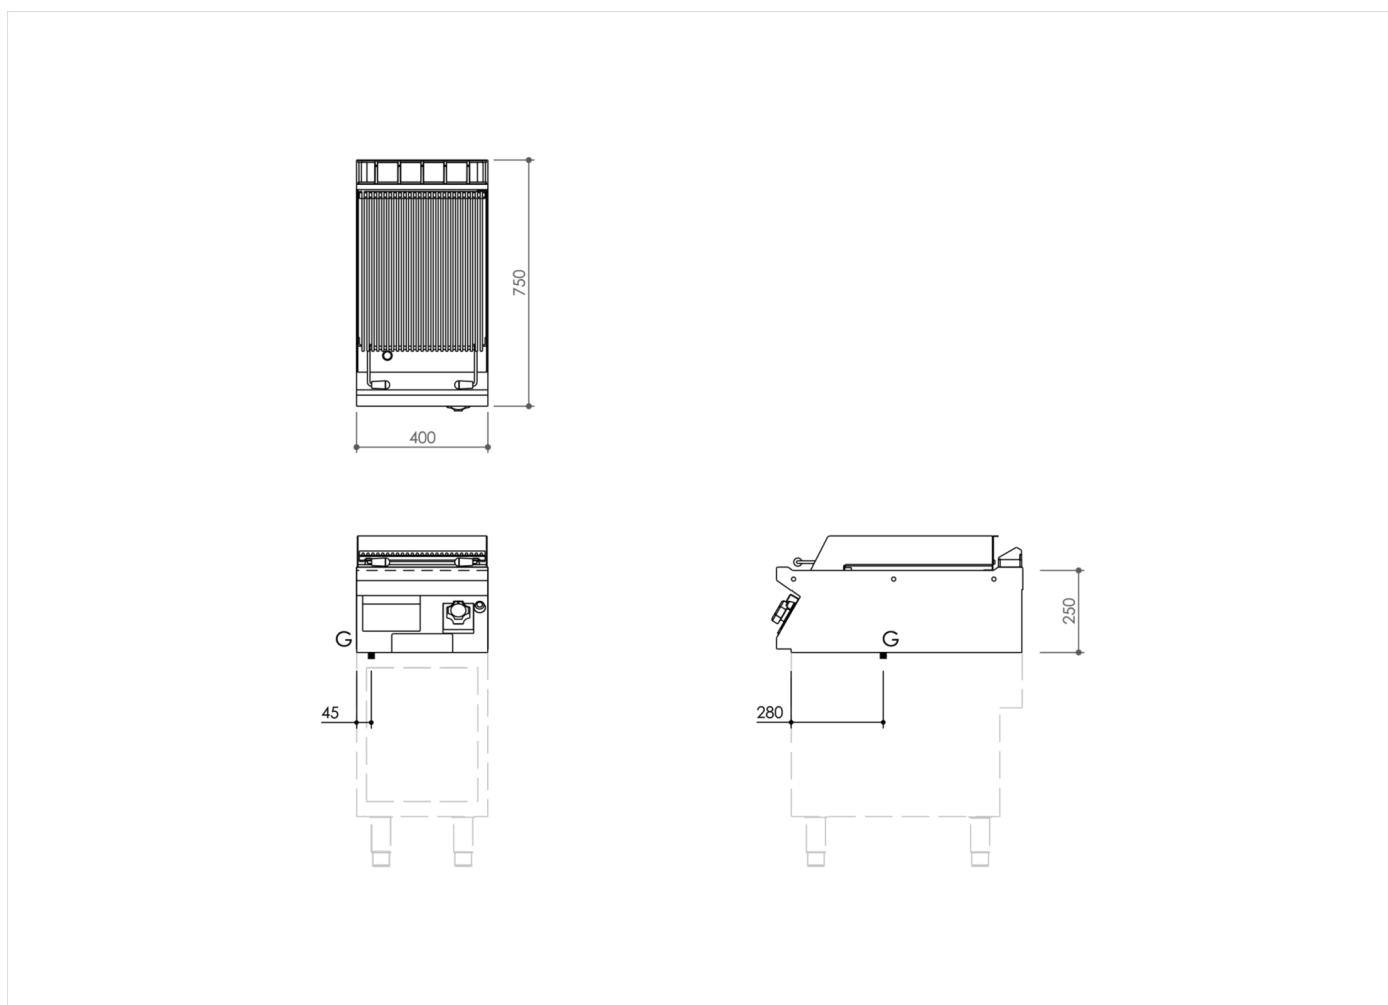

RANGE	CODE	MODEL	FUNCTION
MI - 70	MAMCOOO2800	GL74GIT	Grills

ITEM

Gas charcoal grill 400 mm width top with lava rocks and stainless steel grid

RANGE	CODE	MODEL	FUNCTION
MI - 70	MAMCOOO2800	GL74GIT	Grills

ITEM

Gas charcoal grill 400 mm width top with lava rocks and stainless steel grid

**INSTALLATION SPECIFICATIONS**

(G) Gas Inlet:  $\text{Ø}1/2''$