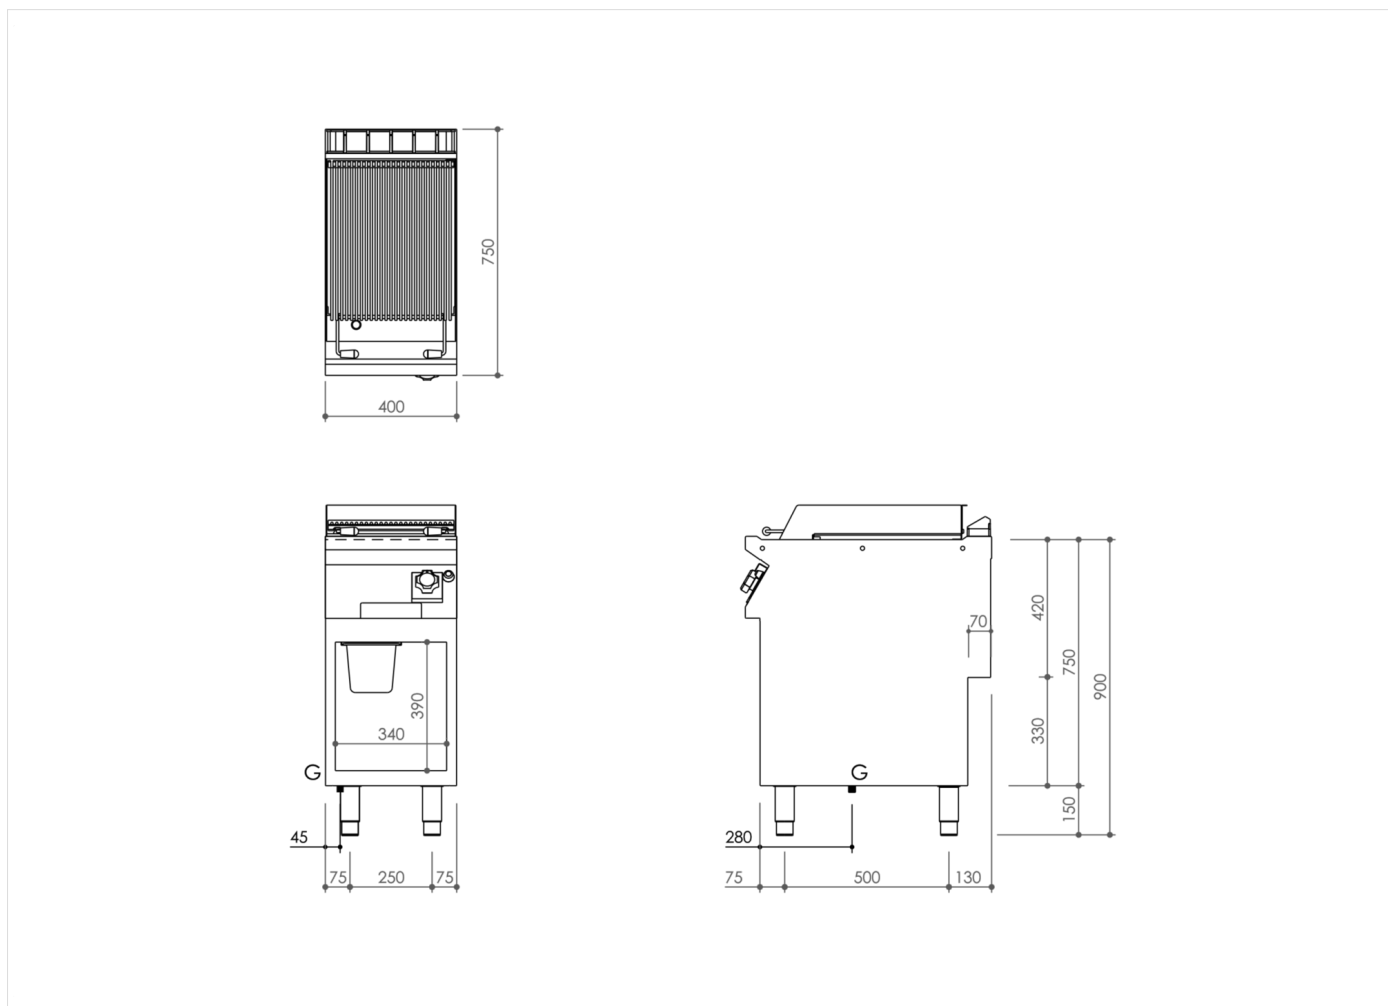

RANGE	CODE	MODEL	FUNCTION
MI - 70	MAMCOOO2810	GL74GIG	Grills

ITEM

Gas charcoal grill 400 mm width top with lava rocks and stainless steel grid on open stand

RANGE	CODE	MODEL	FUNCTION
MI - 70	MAMCOOO28IO	GL74GIG	Grills

ITEM

Gas charcoal grill 400 mm width top with lava rocks and stainless steel grid on open stand

INSTALLATION SPECIFICATIONS

(G) Gas Inlet:  $\text{Ø}1/2''$