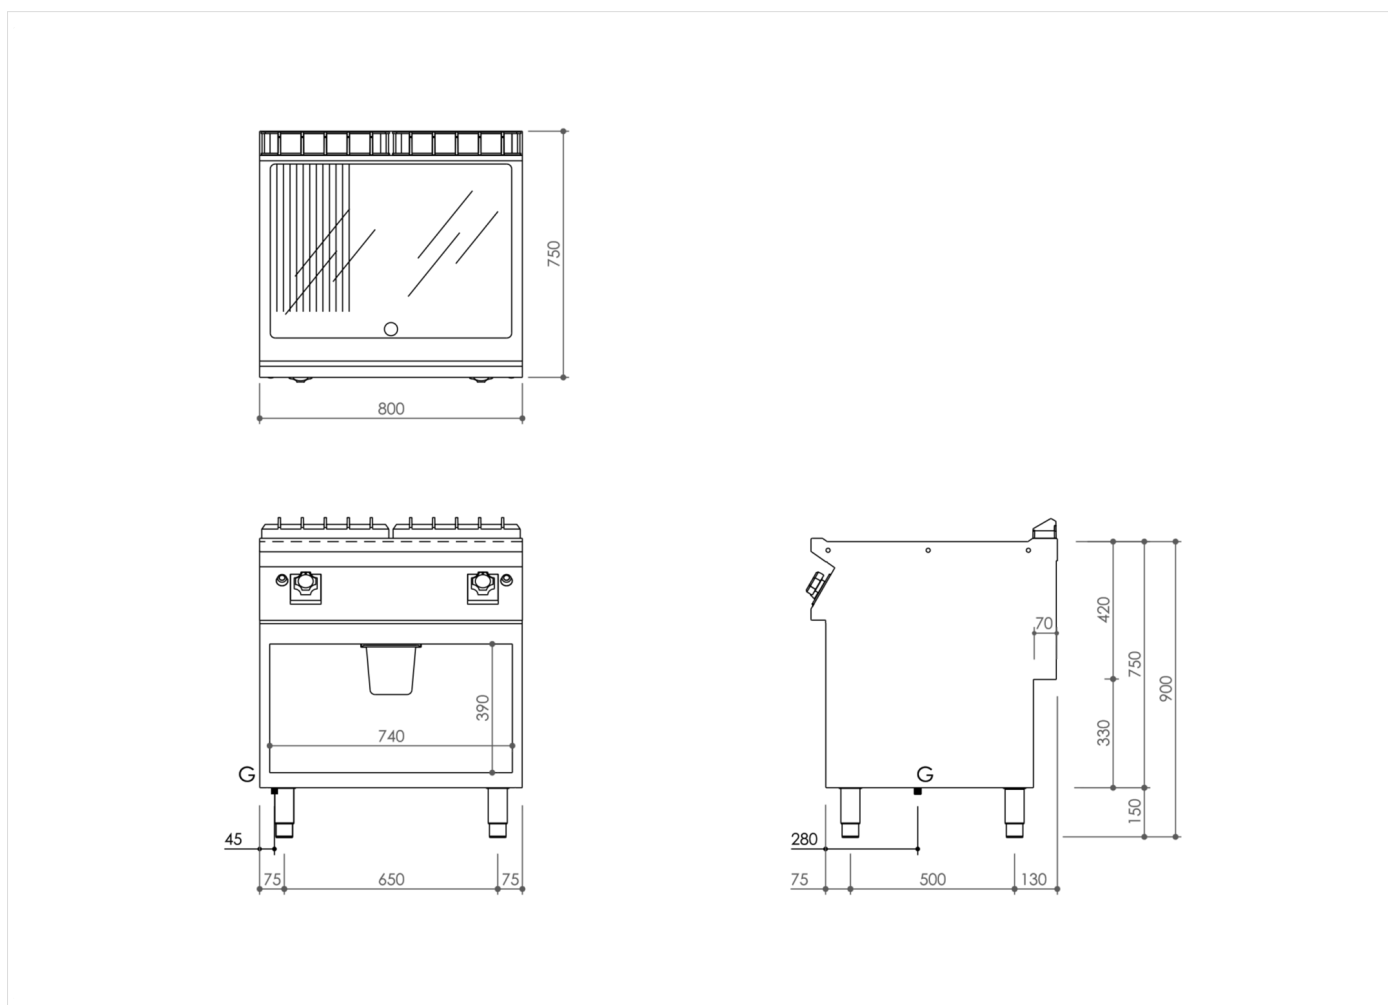

RANGE	CODE	MODEL	FUNCTION
MI - 70	MAMCOOOI320	FT78GMCG	Griddles

ITEM

Gas griddle top with 2/3 smooth and 1/3 ribbed chromed plate on open stand

RANGE	CODE	MODEL	FUNCTION
MI - 70	MAMCOOO1320	FT78GMCG	Griddles

ITEM

Gas griddle top with 2/3 smooth and 1/3 ribbed chromed plate on open stand

INSTALLATION SPECIFICATIONS

(G) Gas Inlet: $\text{Ø}1/2''$