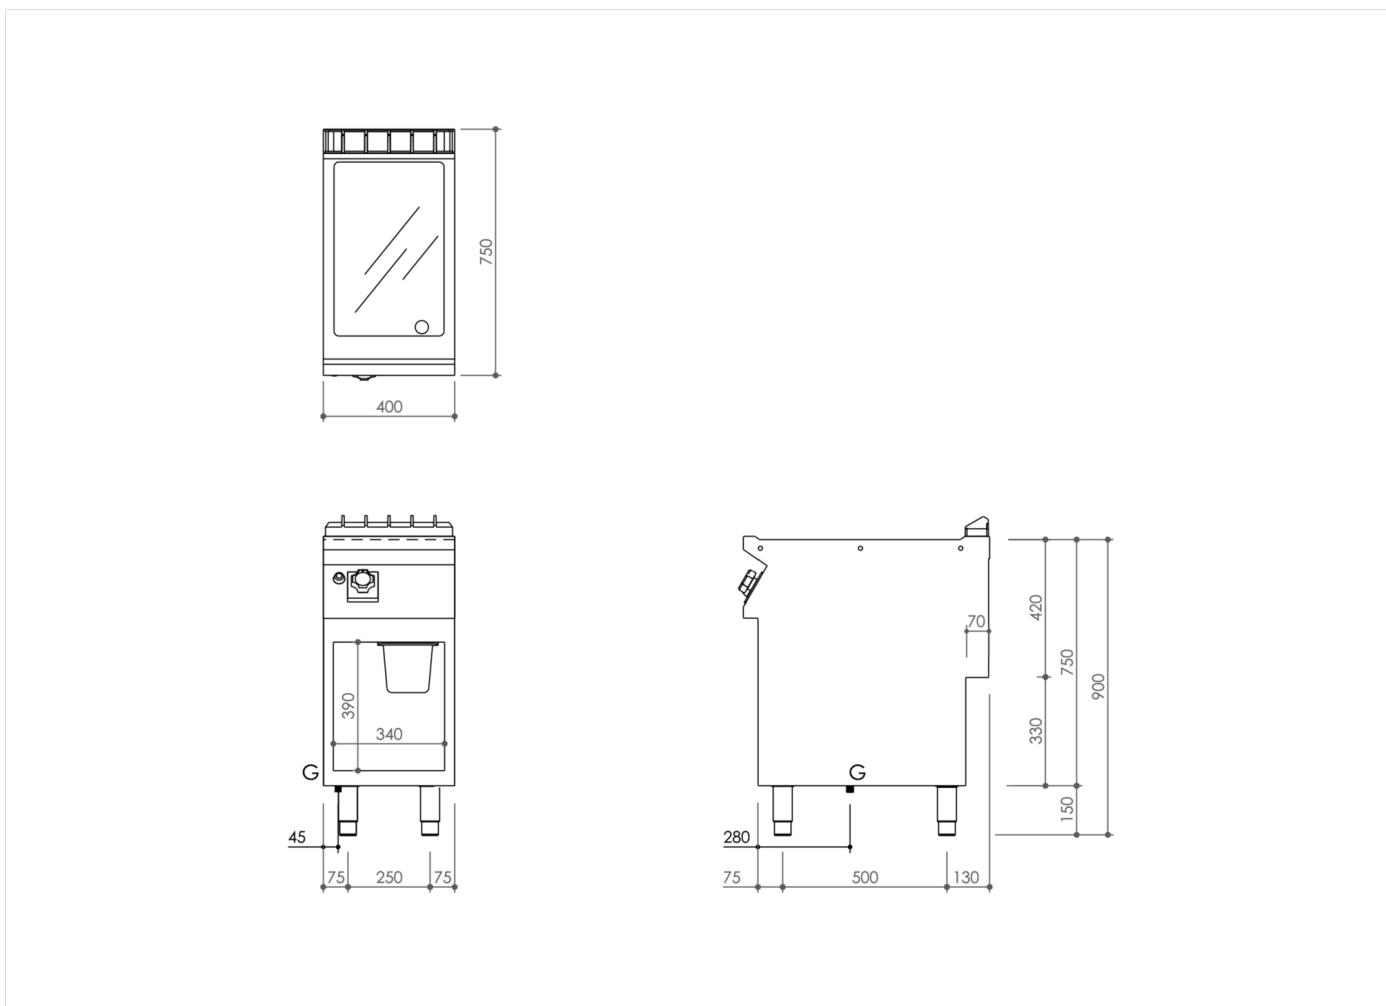

RANGE	CODE	MODEL	FUNCTION
MI - 70	MAMCOOOO770	FT74GLCG	Griddles

ITEM

Gas griddle top with smooth chromed plate on open stand

RANGE	CODE	MODEL	FUNCTION
MI - 70	MAMCOOOO770	FT74GLCG	Griddles

ITEM

Gas griddle top with smooth chromed plate on open stand

INSTALLATION SPECIFICATIONS

(G) Gas Inlet: $\text{Ø}1/2''$