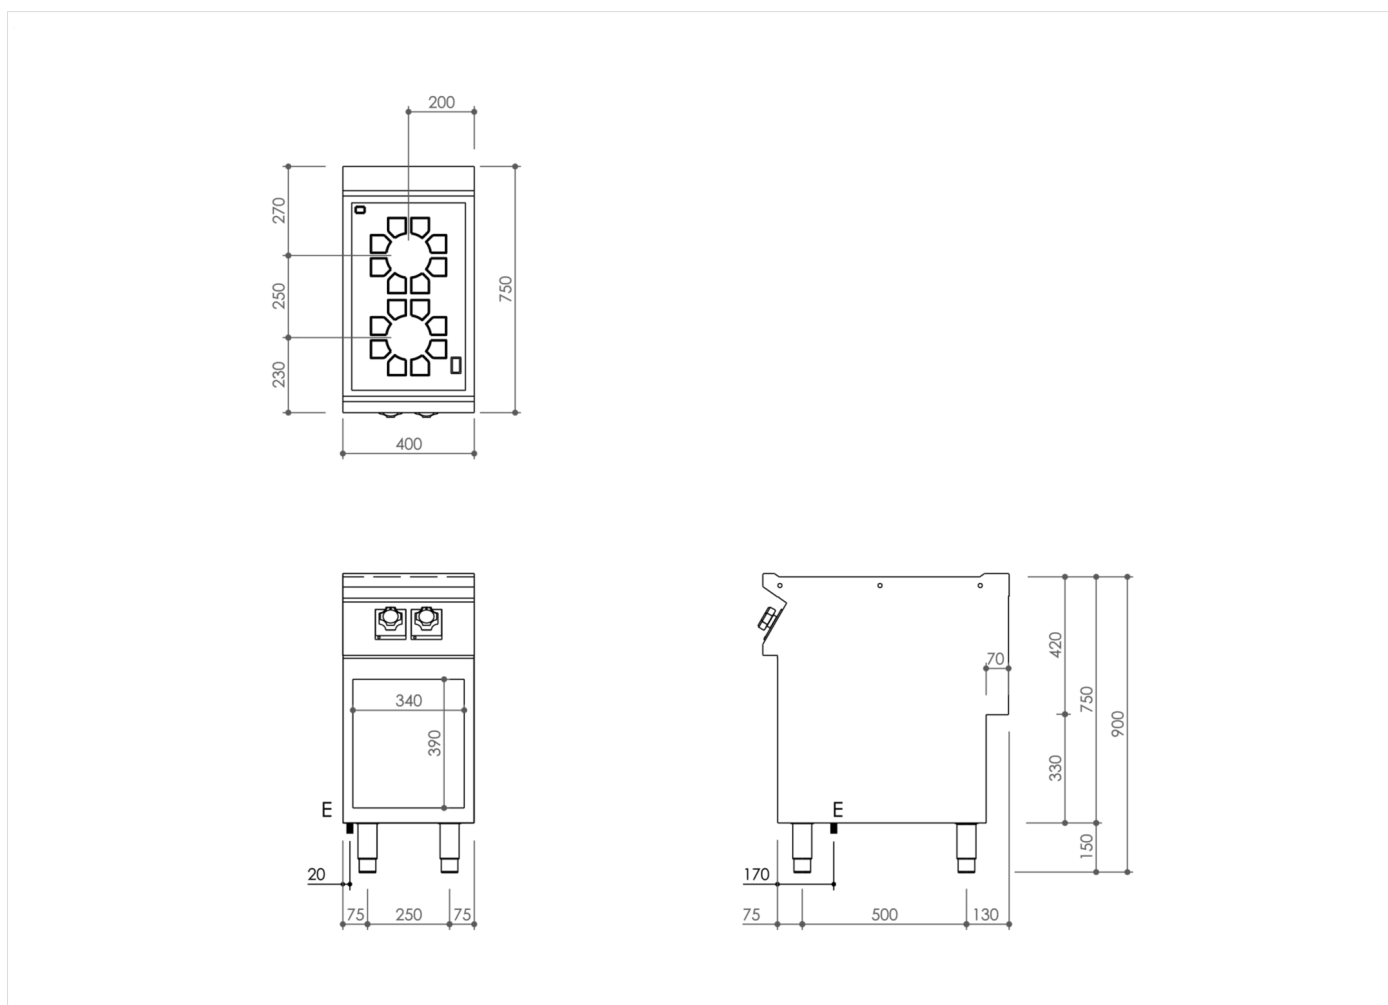

RANGE	CODE	MODEL	FUNCTION
MI - 70	MAMCO0000400	CV74EG	Glassceramic Ranges

ITEM

2 ceramic hotplate electric boiling top on open stand

RANGE	CODE	MODEL	FUNCTION
MI - 70	MAMCO000400	CV74EG	Glassceramic Ranges

ITEM

2 ceramic hotplate electric boiling top on open stand

INSTALLATION SPECIFICATIONS

(E) Electrical Connection: **VAC400-3N / VAC230-3 50/60Hz**