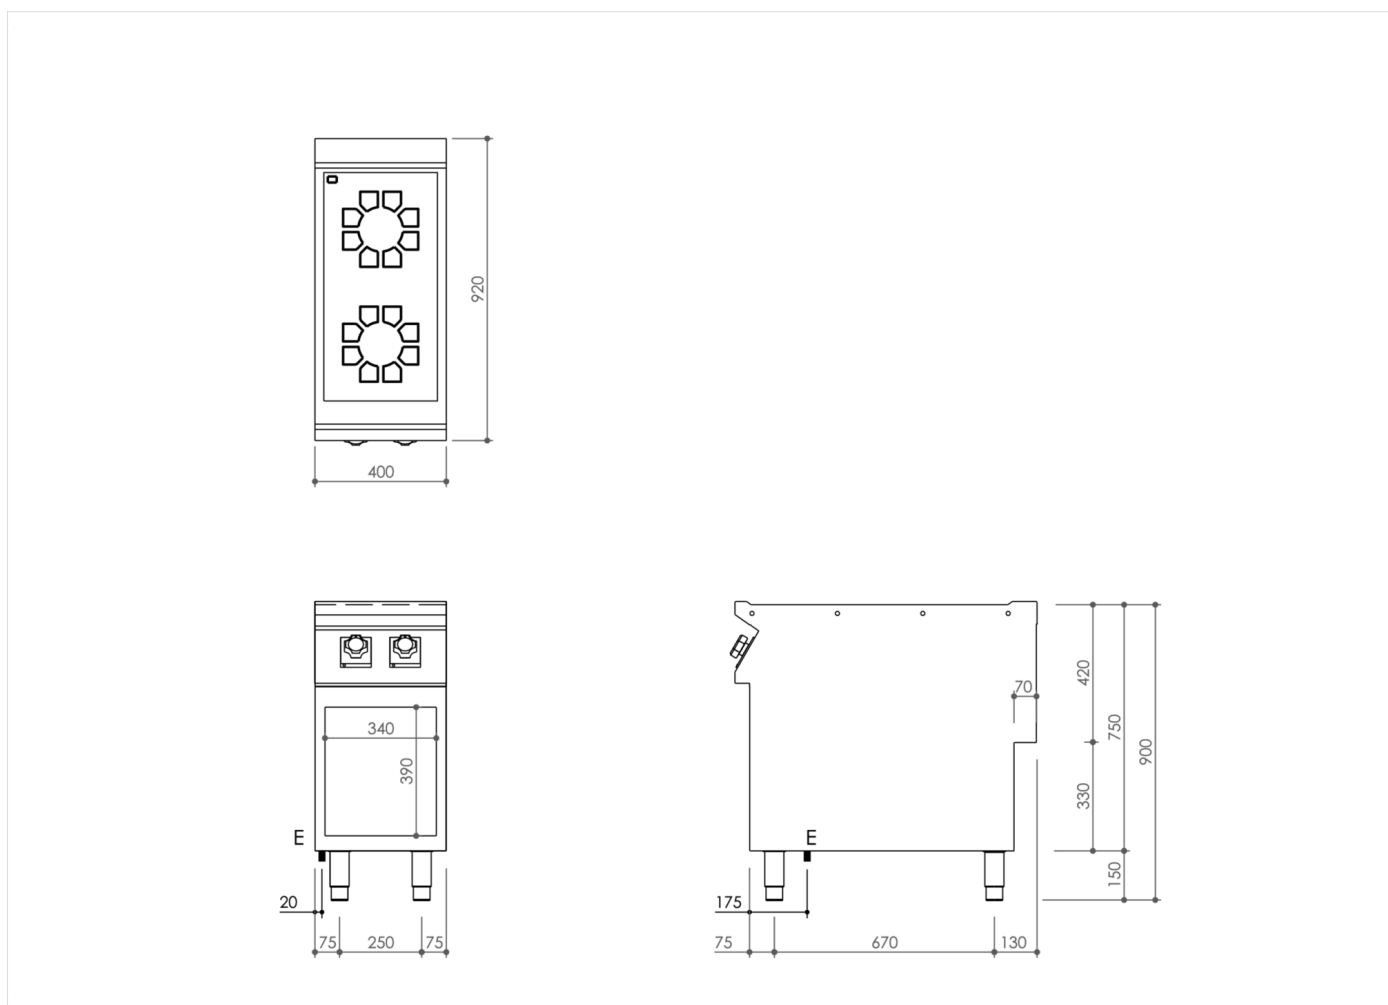

RANGE	CODE	MODEL	FUNCTION
MI - 90	MAMCOOO3390	CI94EG	Induction Ranges

ITEM

2 zone induction top on open stand

RANGE	CODE	MODEL	FUNCTION
MI - 90	MAMCOOO3390	CI94EG	Induction Ranges

ITEM

2 zone induction top on open stand

INSTALLATION SPECIFICATIONS

(E) Electrical Connection: **VAC400-3 50 / 60 Hz**