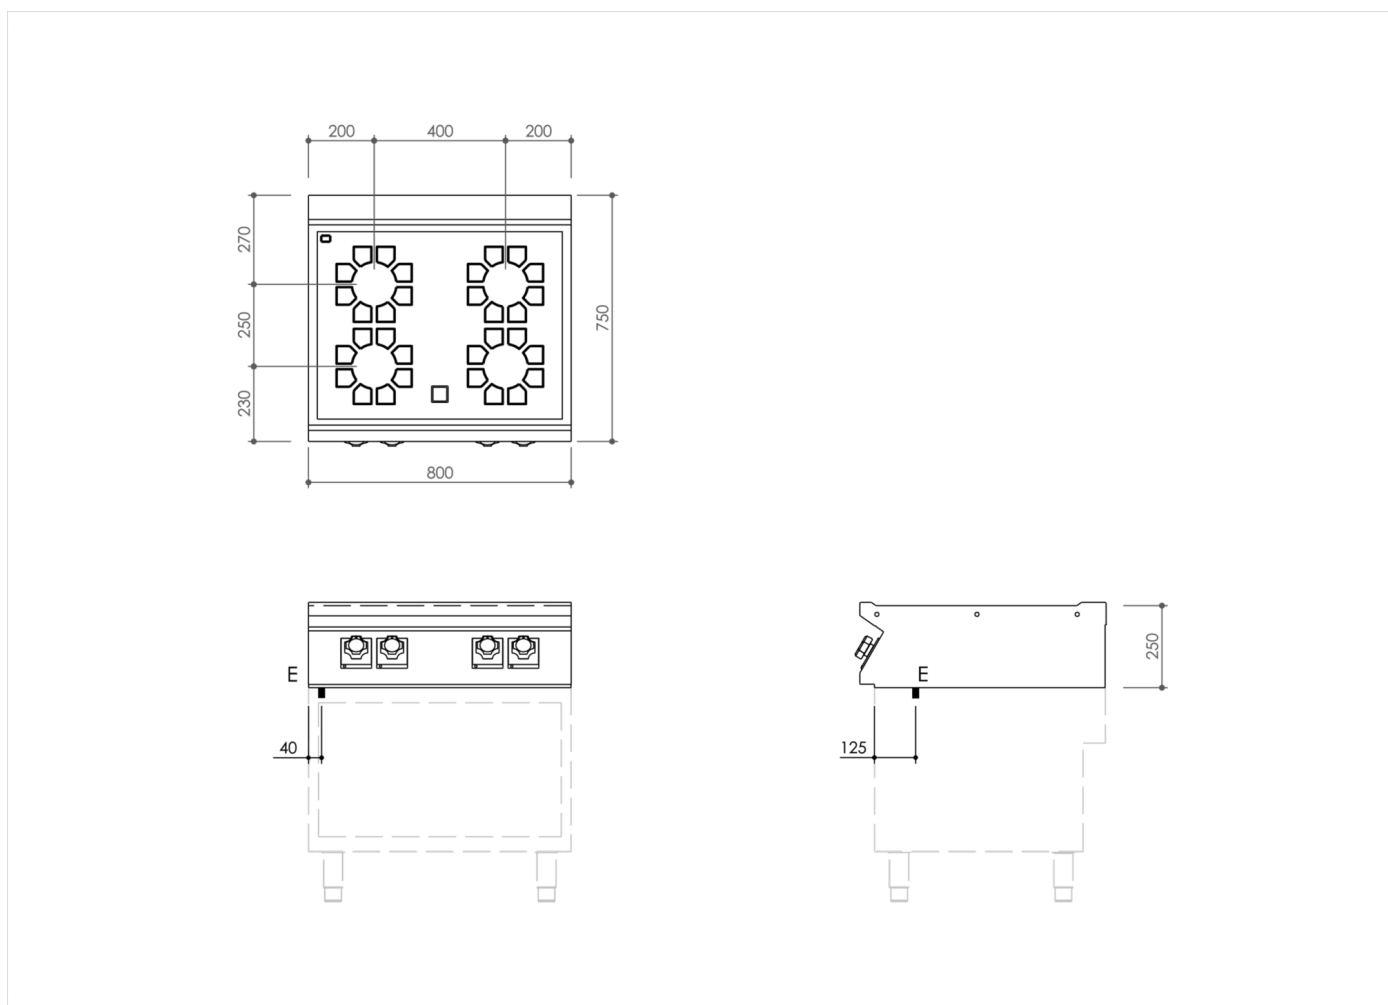

RANGE	CODE	MODEL	FUNCTION
MI - 70	MAMCOOOO920	CI78ET	Induction Ranges

ITEM

4 zone induction top

RANGE	CODE	MODEL	FUNCTION
MI - 70	MAMCOOOO920	CI78ET	Induction Ranges

ITEM

4 zone induction top

INSTALLATION SPECIFICATIONS

(E) Electrical Connection: **VAC400-3 50/60Hz**