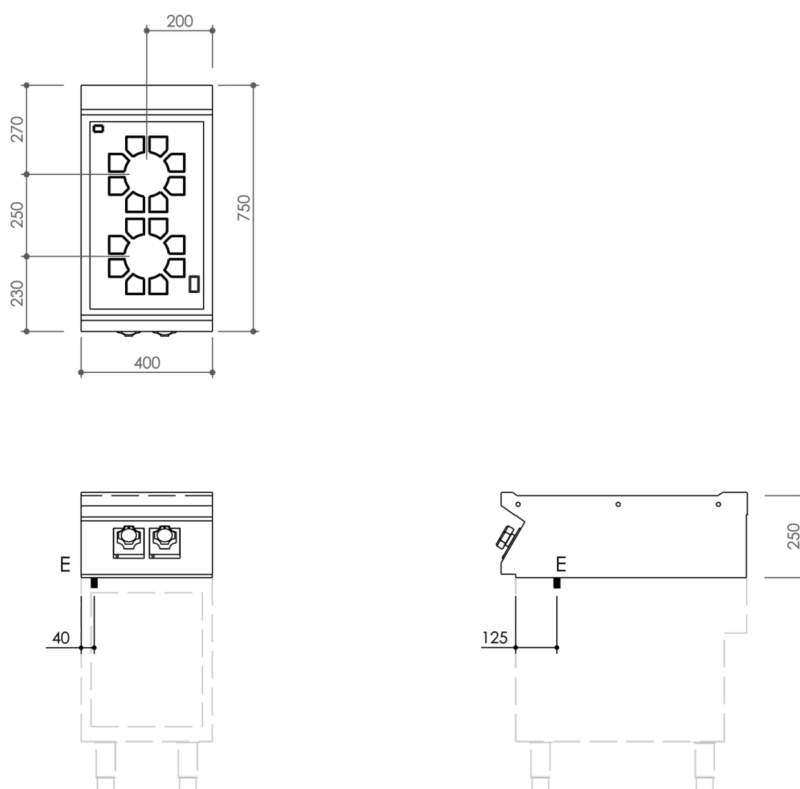

RANGE	CODE	MODEL	FUNCTION
MI - 70	MAMCOOOO490	CI74ET	Induction Ranges

ITEM

2 zone induction top

INSTALLATION SPECIFICATIONS

(E) Electrical Connection: **VAC400-3N 50/60Hz**