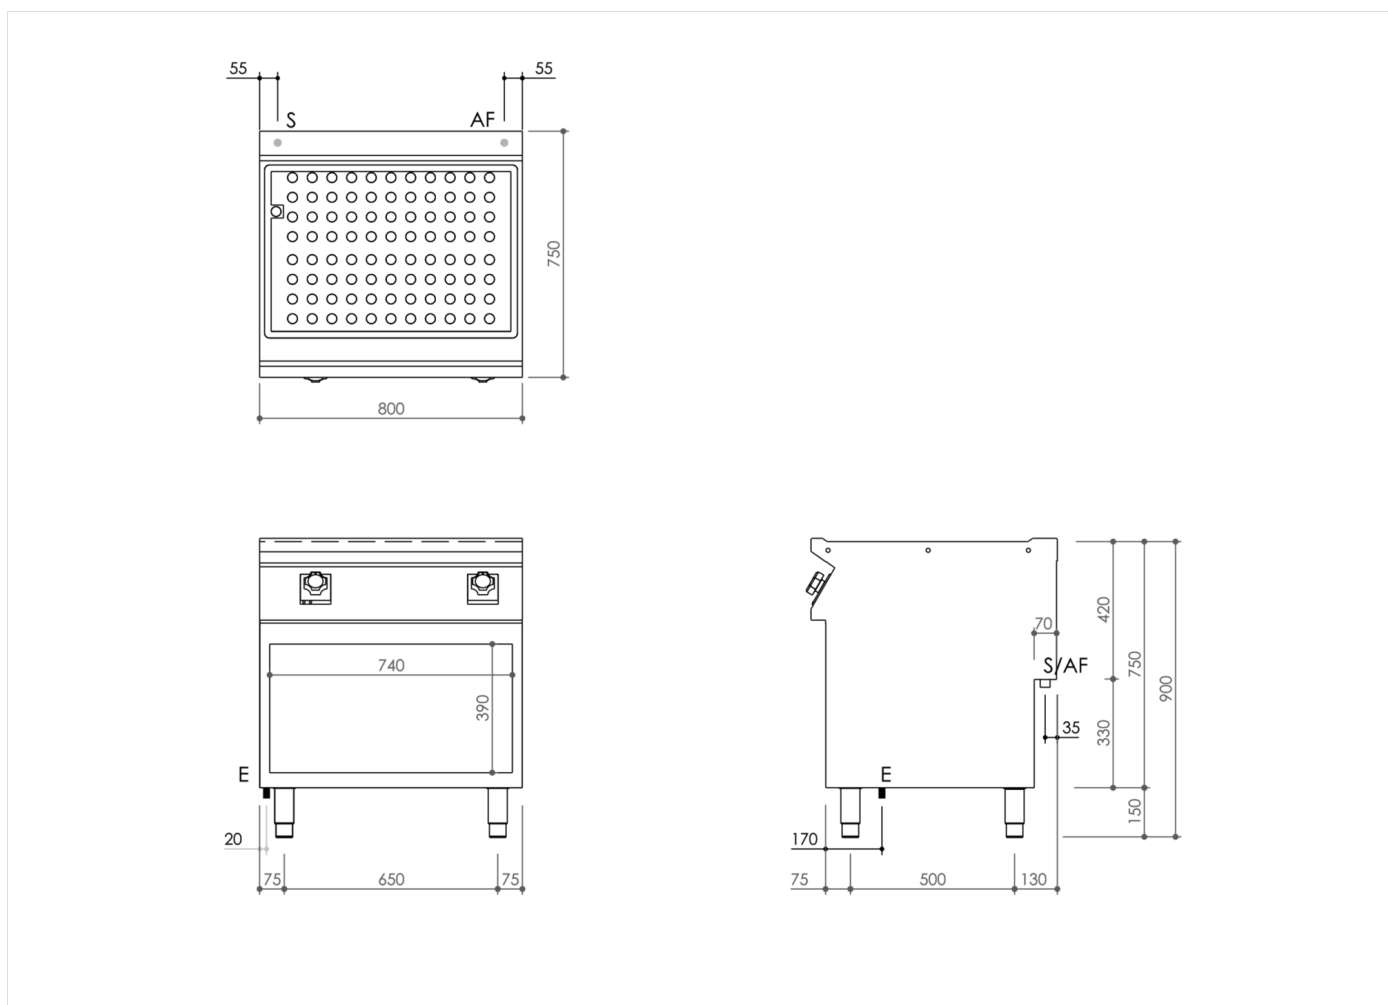

RANGE	CODE	MODEL	FUNCTION
MI - 70	MAMCOOO2420	BA78EG	Bain-Marie

ITEM

Electric bain maire on open stand 2 x GN 1/1

RANGE	CODE	MODEL	FUNCTION
MI - 70	MAMCOOO2420	BA78EG	Bain-Marie

ITEM

Electric bain maire on open stand 2 x GN 1/1

**INSTALLATION SPECIFICATIONS**

(E) Electrical Connection:	VAC400-3N 50/60Hz
(S) Output Drain:	Ø 1/2"