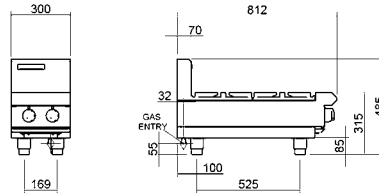

GAS COOKTOPS 300mm

G512D-B, G512C-B

Specifications

Burners

Open Burners 28MJ/hr dual flame ring with simmer rate
Griddle Burners 20MJ/hr

Gas power

G512D 56 MJ/hr, 15.5kW
G512C 20 MJ/hr, 5.5kW

Griddle Plate

300mm Griddle cooking surface
292mm x 475mm, 1387cm²

Gas connection

R 1/2 (BSP) male
All units supplied with Natural and LP gas regulator

Dimensions

Width 300mm
Depth 812mm
Height 315mm
Incl. splashback 485mm

Nett weight

47kg

Packing data

0.20m³, 70kg
Width 870mm
Depth 350mm
Height 665mm

Gas types

Available in Natural gas and LP gas, please specify when ordering
Units supplied complete with gas type conversion kits
Other gas types on request

Options

Simmer plates (replaces Potstand)
Ribbed griddle

G512

moffat.com.au
moffat.co.nz

Australia
moffat.com.au

Moffat Pty Limited

Victoria/Tasmania
740 Springvale Road
Mulgrave, Victoria 3170
Telephone +613-9518 3888
Facsimile +613-9518 3833
vsales@moffat.com.au

New South Wales
Telephone +612-8833 4111
nswsales@moffat.com.au
South Australia
Telephone +613-9518 3888
vsales@moffat.com.au

Queensland
Telephone +617-3630 8600
qldsals@moffat.com.au

Western Australia
Telephone +618-9413 2400
wasales@moffat.com.au

New Zealand

moffat.co.nz

Moffat Limited

Rolleston
45 Illinois Drive
Izone Business Hub
Rolleston 7675
Telephone +64 3-983 6600
Facsimile +64 3-983 6660
sales@moffat.co.nz

Auckland
Telephone +64 9-574 3150
sales@moffat.co.nz

Cert. No. 6902

In line with policy to continually develop and improve its products, Moffat Limited reserves the right to change specifications and design without notice.

© Copyright Moffat Ltd
AN.BSE.01.19/1620

an Ali Group Company

The Spirit of Excellence