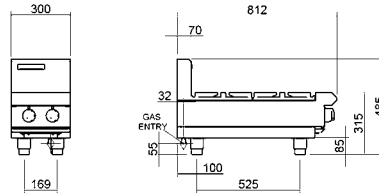

GAS COOKTOPS 300mm

G512D-B, G512C-B

Specifications

Burners

Open Burners 28MJ/hr dual flame ring with simmer rate
Griddle Burners 20MJ/hr

Gas power

G512D 56 MJ/hr, 15.5kW
G512C 20 MJ/hr, 5.5kW

Griddle Plate

300mm Griddle cooking surface
292mm x 475mm, 1387cm²

Gas connection

R 1/2 (BSP) male
All units supplied with Natural and LP gas regulator

Dimensions

Width 300mm
Depth 812mm
Height 315mm
Incl. splashback 485mm

Nett weight

47kg

Packing data

0.20m³, 70kg
Width 870mm
Depth 350mm
Height 665mm

Gas types

Available in Natural gas and LP gas, please specify when ordering
Units supplied complete with gas type conversion kits
Other gas types on request

Options

Simmer plates (replaces Potstand)
Ribbed griddle

G512

moffat.com.au
moffat.co.nz

Australia
moffat.com.au

Moffat Pty Limited

Victoria/Tasmania
740 Springvale Road
Mulgrave, Victoria 3170
Telephone +613-9518 3888
Facsimile +613-9518 3833
vsales@moffat.com.au

New South Wales
Telephone +612-8833 4111
nswsales@moffat.com.au
South Australia
Telephone +613-9518 3888
vsales@moffat.com.au

Queensland
Telephone +617-3630 8600
qldsales@moffat.com.au

Western Australia
Telephone +618-9413 2400
wasales@moffat.com.au

New Zealand

moffat.co.nz

Moffat Limited

Rolleston
45 Illinois Drive
Izone Business Hub
Rolleston 7675
Telephone +64 3-983 6600
Facsimile +64 3-983 6660
sales@moffat.co.nz

Auckland
Telephone +64 9-574 3150
sales@moffat.co.nz

Cert. No. 6902

In line with policy to continually develop and improve its products, Moffat Limited reserves the right to change specifications and design without notice.

© Copyright Moffat Ltd
AN.BSE.01.19/1620

an Ali Group Company

The Spirit of Excellence