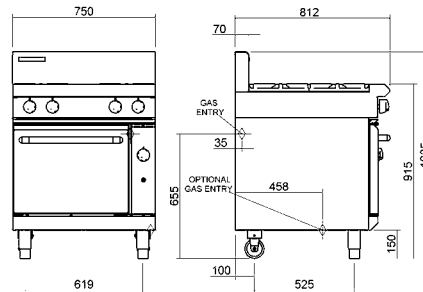

GAS RANGE STATIC OVEN 750mm

G505D, G505C

Specifications

Burners

Open Burners 28MJ/hr dual flame ring with simmer rate
Griddle Burners 20MJ/hr per 300mm section
Oven 30MJ tubular under cast iron sole plate

Gas power

G505D 142 MJ/hr, 39.4kW
G505C 106 MJ/hr, 29.4kW

Griddle Plate

300mm Griddle cooking surface
292mm x 475mm, 1387cm²

Oven Dimensions

Width 500mm
Depth 590mm
Height 385mm
Rack size 495mm x 540mm
Rack positions 4

Gas connection

R 3/4 (BSP) male
Optional underside connection, please specify when ordering
All units supplied with Natural and LP gas regulator

Dimensions

Width 750mm
Depth 812mm
Height 915mm
Incl. splashback 1085mm

Nett weight

182kg

Packing data

0.87m³, 240kg
Width 795mm
Depth 870mm
Height 1255mm

Gas types

Available in Natural gas and LP gas, please specify when ordering
Units supplied complete with gas type conversion kits
Other gas types on request

Options

Adjustable feet at rear
Simmer plates (replaces Potstand)
Ribbed griddle plates
Joining caps
Castors

G505

moffat.com.au
moffat.co.nz

Australia
moffat.com.au

Moffat Pty Limited

Victoria/Tasmania
740 Springvale Road
Mulgrave, Victoria 3170
Telephone +613-9518 3888
Facsimile +613-9518 3833
vsales@moffat.com.au

New South Wales
Telephone +612-8833 4111
nswsales@moffat.com.au
South Australia
Telephone +613-9518 3888
vsales@moffat.com.au

Queensland
Telephone +617-3630 8600
qldsales@moffat.com.au

Western Australia
Telephone +618-9413 2400
wasales@moffat.com.au

New Zealand

moffat.co.nz

Moffat Limited

Rolleston
45 Illinois Drive
Izone Business Hub
Rolleston 7675
Telephone +64 3-983 6600
Facsimile +64 3-983 6660
sales@moffat.co.nz

Auckland
Telephone +64 9-574 3150
sales@moffat.co.nz

Cert. No. 6892

In line with policy to continually develop and improve its products, Moffat Limited reserves the right to change specifications and design without notice.

© Copyright Moffat Ltd
AN.BSE.01.19/1620

an Ali Group Company

The Spirit of Excellence