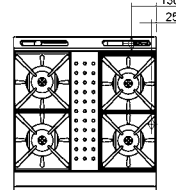

GAS RANGE STATIC OVEN 750mm

G505D, G505C

Specifications

Burners

Open Burners 28MJ/hr dual flame ring with simmer rate
Griddle Burners 20MJ/hr per 300mm section
Oven 30MJ tubular under cast iron sole plate

Gas power

G505D 142 MJ/hr, 39.4kW
G505C 106 MJ/hr, 29.4kW

Griddle Plate

300mm Griddle cooking surface
292mm x 475mm, 1387cm²

Oven Dimensions

Width 500mm
Depth 590mm
Height 385mm
Rack size 495mm x 540mm
Rack positions 4

Gas connection

R 3/4 (BSP) male
Optional underside connection, please specify when ordering
All units supplied with Natural and LP gas regulator

Dimensions

Width 750mm
Depth 812mm
Height 915mm
Incl. splashback 1085mm

Nett weight

182kg

Packing data

0.87m³, 240kg
Width 795mm
Depth 870mm
Height 1255mm

Gas types

Available in Natural gas and LP gas, please specify when ordering
Units supplied complete with gas type conversion kits
Other gas types on request

Options

Adjustable feet at rear
Simmer plates (replaces Potstand)
Ribbed griddle plates
Joining caps
Castors

G505D

moffat.com.au
moffat.co.nz

Australia
moffat.com.au

Moffat Pty Limited

Victoria/Tasmania
740 Springvale Road
Mulgrave, Victoria 3170
Telephone +613-9518 3888
Facsimile +613-9518 3833
vsales@moffat.com.au

New South Wales
Telephone +612-8833 4111
nswsales@moffat.com.au
South Australia
Telephone +613-9518 3888
vsales@moffat.com.au

Queensland
Telephone +617-3630 8600
qldsales@moffat.com.au

Western Australia
Telephone +618-9413 2400
wasales@moffat.com.au

New Zealand

moffat.co.nz

Moffat Limited

Rolleston
45 Illinois Drive
Izone Business Hub
Rolleston 7675
Telephone +64 3-983 6600
Facsimile +64 3-983 6660
sales@moffat.co.nz

Auckland
Telephone +64 9-574 3150
sales@moffat.co.nz

Cert. No. 6892