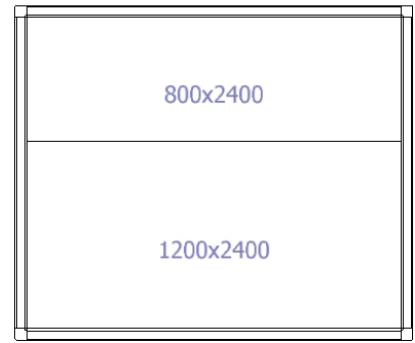

SKOPE Fixed Size Rooms - M-4C24-C

CEILING PLAN

FLOOR PLAN

WALL PLAN

3D