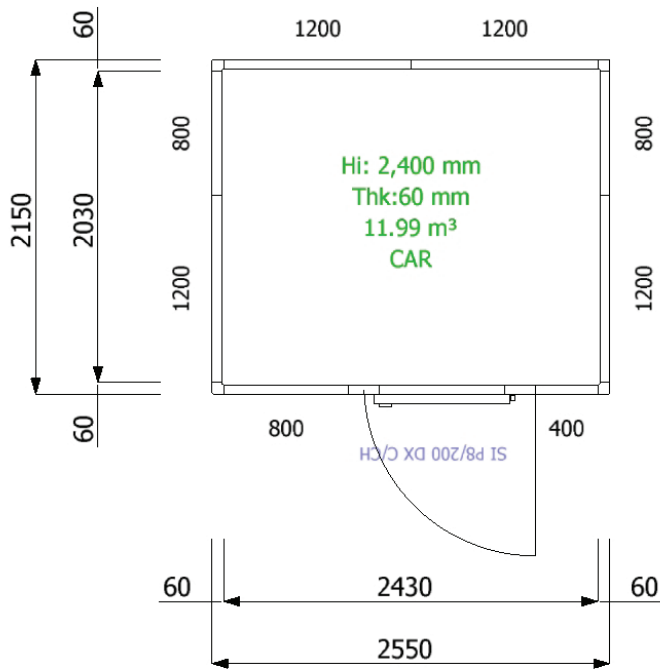

SKOPE Fixed Size Rooms - M-4C24-C

CEILING PLAN

FLOOR PLAN

WALL PLAN

3D