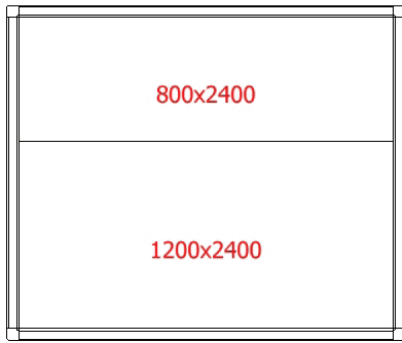

SKOPE Fixed Size Rooms - M-4C24-C

CEILING PLAN

FLOOR PLAN

WALL PLAN

3D