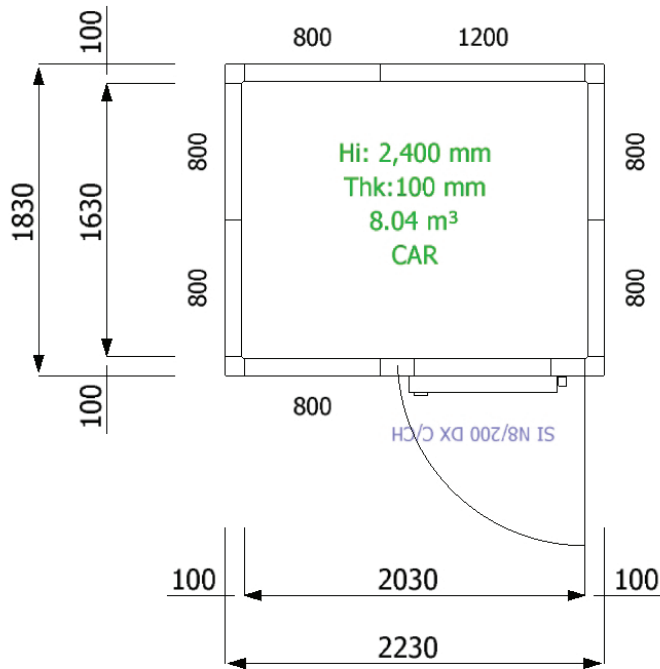

SKOPE Fixed Size Rooms - M-3B24-F

CEILING PLAN

FLOOR PLAN

WALL PLAN

3D