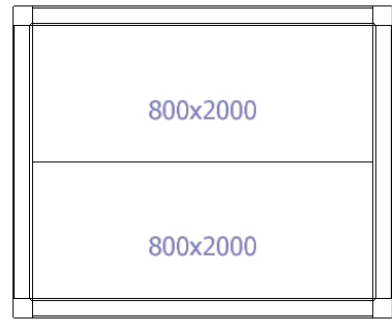

SKOPE Fixed Size Rooms - M-3B24-F

CEILING PLAN

FLOOR PLAN

WALL PLAN

3D