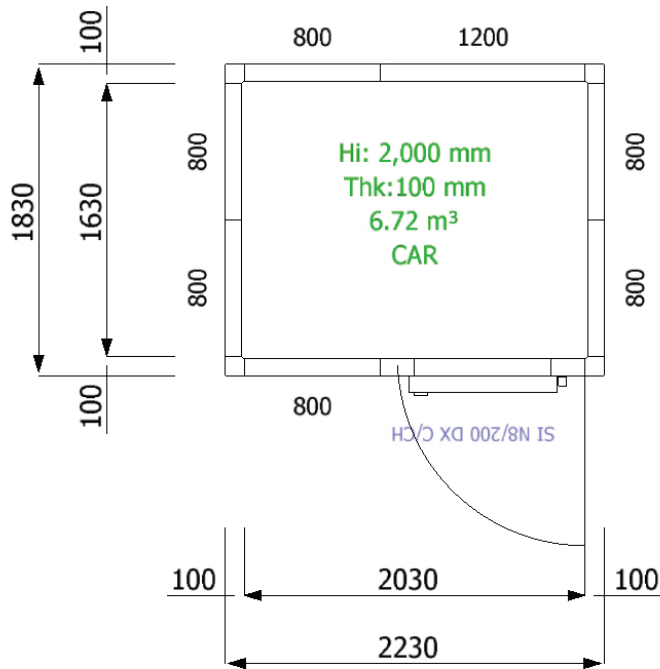

SKOPE Fixed Size Rooms - M-3B20-F

CEILING PLAN

FLOOR PLAN

WALL PLAN

3D