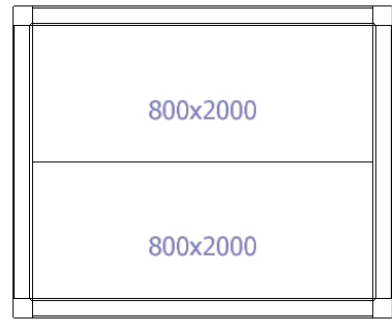

SKOPE Fixed Size Rooms - M-3B20-F

CEILING PLAN

FLOOR PLAN

WALL PLAN

3D