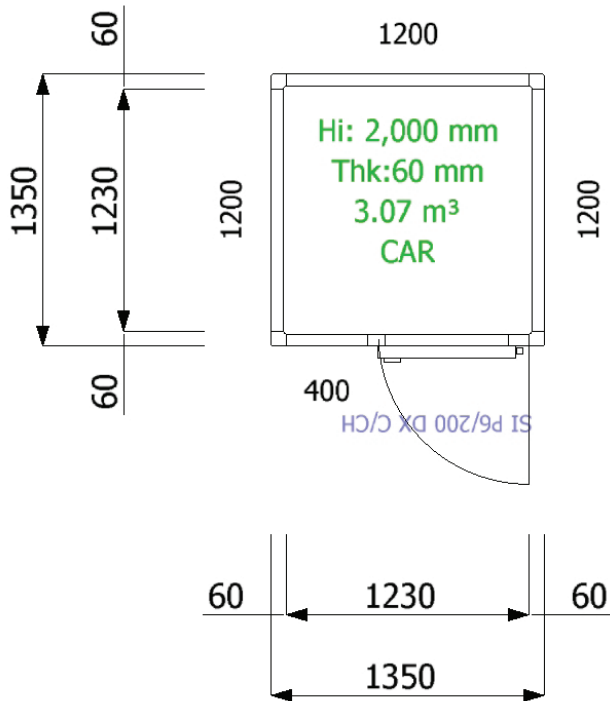

# SKOPE Fixed Size Rooms - M-1A20-C

CEILING PLAN

FLOOR PLAN

WALL PLAN

3D