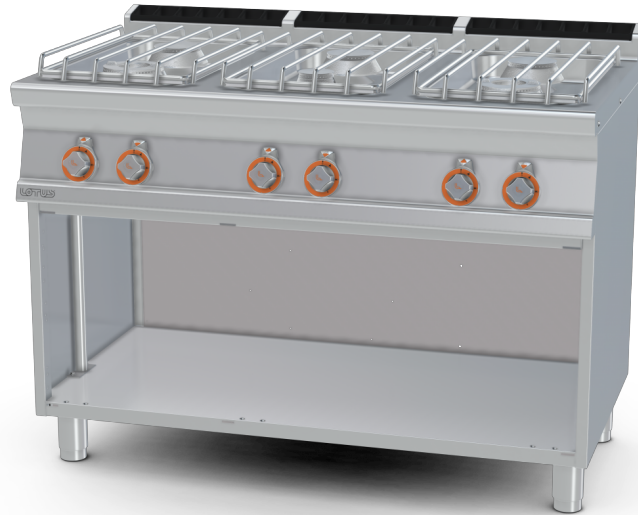

# PC-712GP

## 70 SUPERLOTUS GAS BOILING UNIT

Gas heated boiling unit on open cabinet - 6  
burners (included 1 Head end filler strip  
mod.TPA-7)

Construction -Fabricated using CrNi 18/10 AISI 304 grade Stainless Steel Scotch-Brite Satin polish Finish, incorporating 2 mm thick worktop, rounded edges, chromed details and rear splash back. Knobs with waterproof grades IPX5. Model - Professional Gas Boiling Hob on open cabinet. Burners with pilot light ignition and thermocouple safety valve. Modulating flame burners, grills in stainless steel rods or cast iron, removable liquid collectors. Maintenance - All serviceable parts are accessible by the easy removal of front control panel and liquid collectors. Fittings - Appliance is supplied with both LPG and Natural Gas conversion jets and adjustable feet. Doors not included.

# PC-712GP

70 SUPERLOTUS  
GAS BOILING UNIT

A	Data plate	C	Gas connection	ISO 7-1 3/4" M
---	------------	---	----------------	----------------

MODEL: PC-712GP  
 DIMENSIONS: cm. 120x 70,5x 90h  
 GAS POWER: 35 kW / 30.100 kcal/h  
 GAS TYPE: Natural Gas / LPG