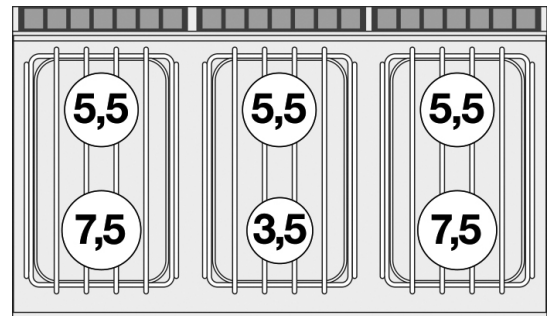

## 70 SUPERLOTUS GAS BOILING UNIT

Gas heated boiling unit on open cabinet - 6  
burners (included 1 Head end filler strip  
mod.TPA-7)

Construction -Fabricated using CrNi 18/10 AISI 304 grade Stainless Steel Scotch-Brite Satin polish Finish, incorporating 2 mm thick worktop, rounded edges, chromed details and rear splash back. Knobs with waterproof grades IPX5. Model - Professional Gas Boiling Hob on open cabinet. Burners with pilot light ignition and thermocouple safety valve. Modulating flame burners, grills in stainless steel rods or cast iron, removable liquid collectors. Maintenance - All serviceable parts are accessible by the easy removal of front control panel and liquid collectors. Fittings - Appliance is supplied with both LPG and Natural Gas conversion jets and adjustable feet. Doors not included.

# PC-712GP

70 SUPERLOTUS  
GAS BOILING UNIT

A	Data plate	C	Gas connection	ISO 7-1 3/4" M
---	------------	---	----------------	----------------

MODEL: PC-712GP  
 DIMENSIONS: cm. 120x 70,5x 90h  
 GAS POWER: 35 kW / 30.100 kcal/h  
 GAS TYPE: Natural Gas / LPG

kg: 126  
 m<sup>3</sup>: 1.051  
 mm: 1230x770x1110

BUY LOTUS BUY ITALY

The pictures are purely representative. The manufacturer reserves the right to modify the technical data and models without previous notice.