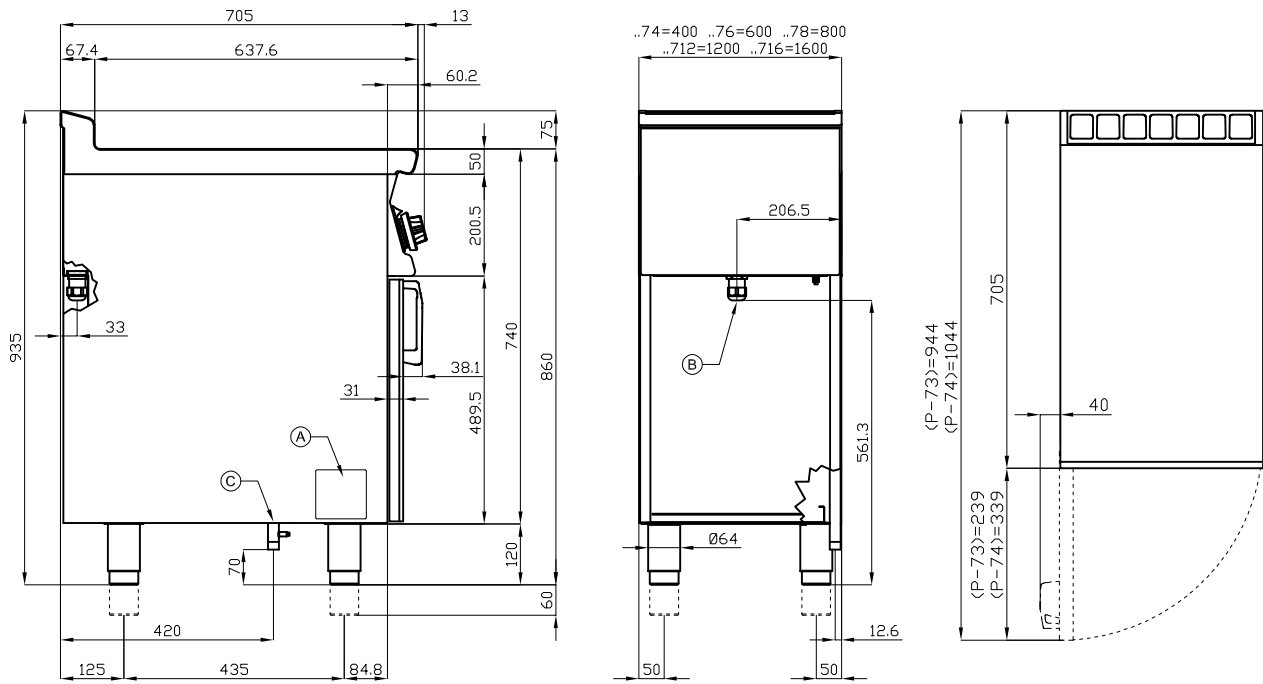

## 70 SUPERLOTUS GAS BOILING UNIT

Gas heated boiling unit on open cabinet - 6  
burners (included 1 Head end filler strip  
mod.TPA-7)

Construction -Fabricated using CrNi 18/10 AISI 304 grade Stainless Steel Scotch-Brite Satin polish Finish, incorporating 2 mm thick worktop, rounded edges, chromed details and rear splash back. Knobs with waterproof grades IPX5. Model - Professional Gas Boiling Hob on open cabinet. Burners with pilot light ignition and thermocouple safety valve. Modulating flame burners, grills in stainless steel rods or cast iron, removable liquid collectors. Maintenance - All serviceable parts are accessible by the easy removal of front control panel and liquid collectors. Fittings - Appliance is supplied with both LPG and Natural Gas conversion jets and adjustable feet. Doors not included.

# PC-712GP

70 SUPERLOTUS  
GAS BOILING UNIT

A	Data plate	C	Gas connection	ISO 7-1 3/4" M
---	------------	---	----------------	----------------

MODEL: PC-712GP  
 DIMENSIONS: cm. 120x 70,5x 90h  
 GAS POWER: 35 kW / 30.100 kcal/h  
 GAS TYPE: Natural Gas / LPG

kg: 126  
 m<sup>3</sup>: 1.051  
 mm: 1230x770x1110

BUY LOTUS BUY ITALY

The pictures are purely representative. The manufacturer reserves the right to modify the technical data and models without previous notice.