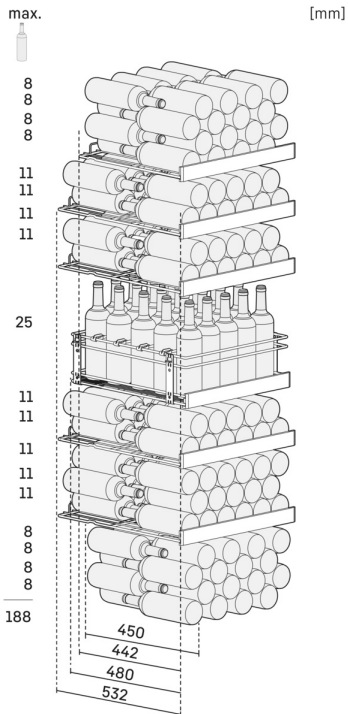

Technical drawing

Products and their details are staged for advertising purposes. Whilst every effort is made to ensure all specifications and information in this flyer are accurate, Liebherr reserves the right to make changes without notification. Where actual appliance measurements, specifications, and ratings are crucial, we recommend that the actual appliance installation instructions that accompany each appliance be checked. (22.07.2025)