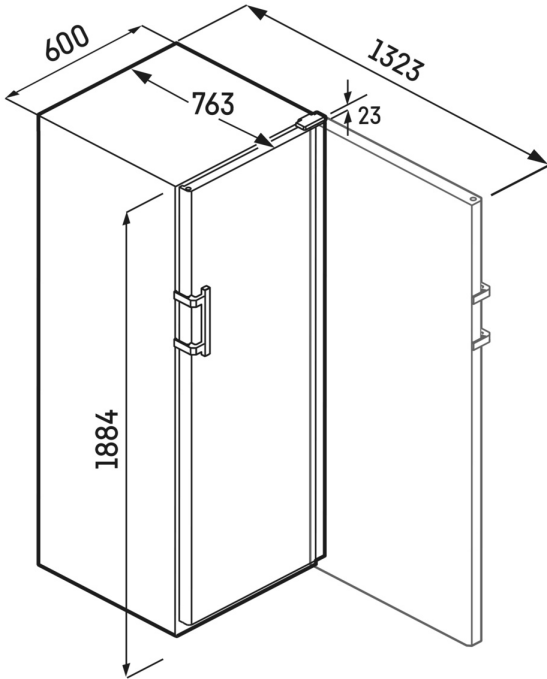

Technical drawing

Products and their details are staged for advertising purposes. Whilst every effort is made to ensure all specifications and information in this flyer are accurate, Liebherr reserves the right to make changes without notification. Where actual appliance measurements, specifications, and ratings are crucial, we recommend that the actual appliance installation instructions that accompany each appliance be checked. (22.07.2025)